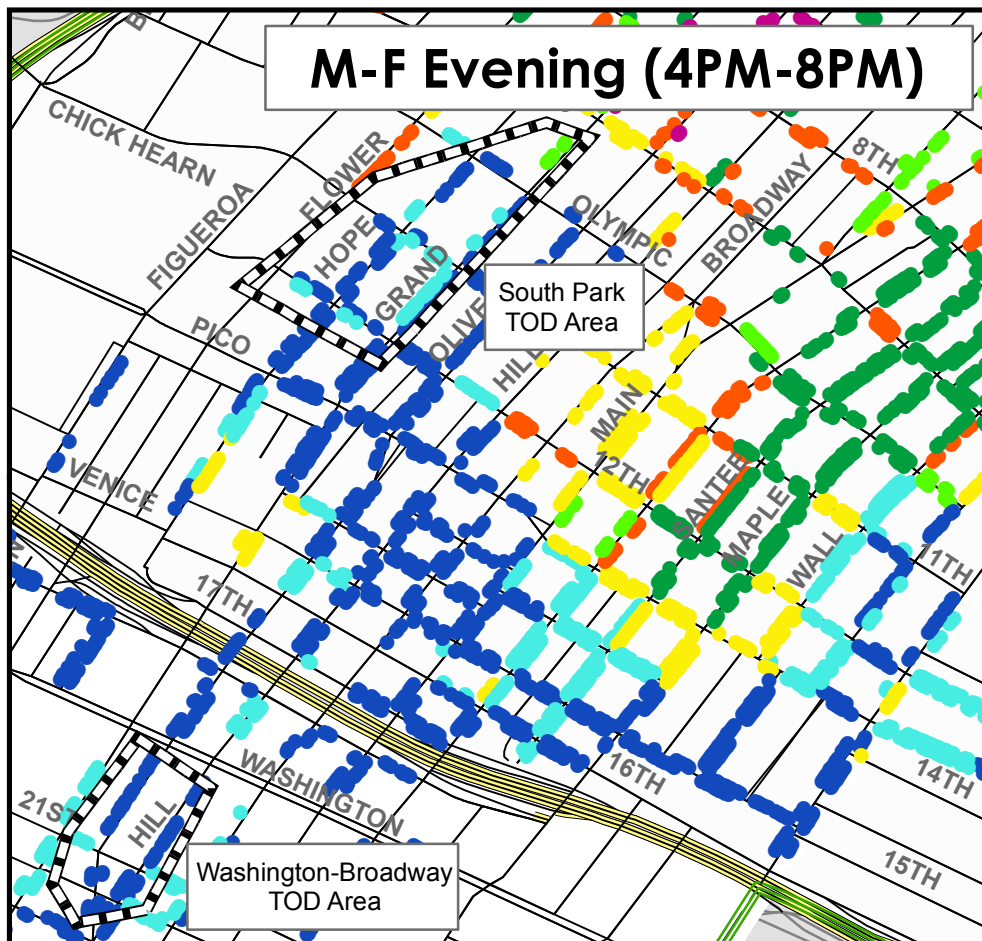

# Washington-Broadway and South Park Meter Rates Effective March 4, 2013

**LADOT**

**LA Express Park**  
save time, park smarter.  
[www.laexpresspark.org](http://www.laexpresspark.org)

**Price per Hour**

- \$0.50
- \$1.00
- \$1.50
- \$2.00
- \$3.00
- \$4.00
- \$5.00

▬▬▬ Time of Day Areas