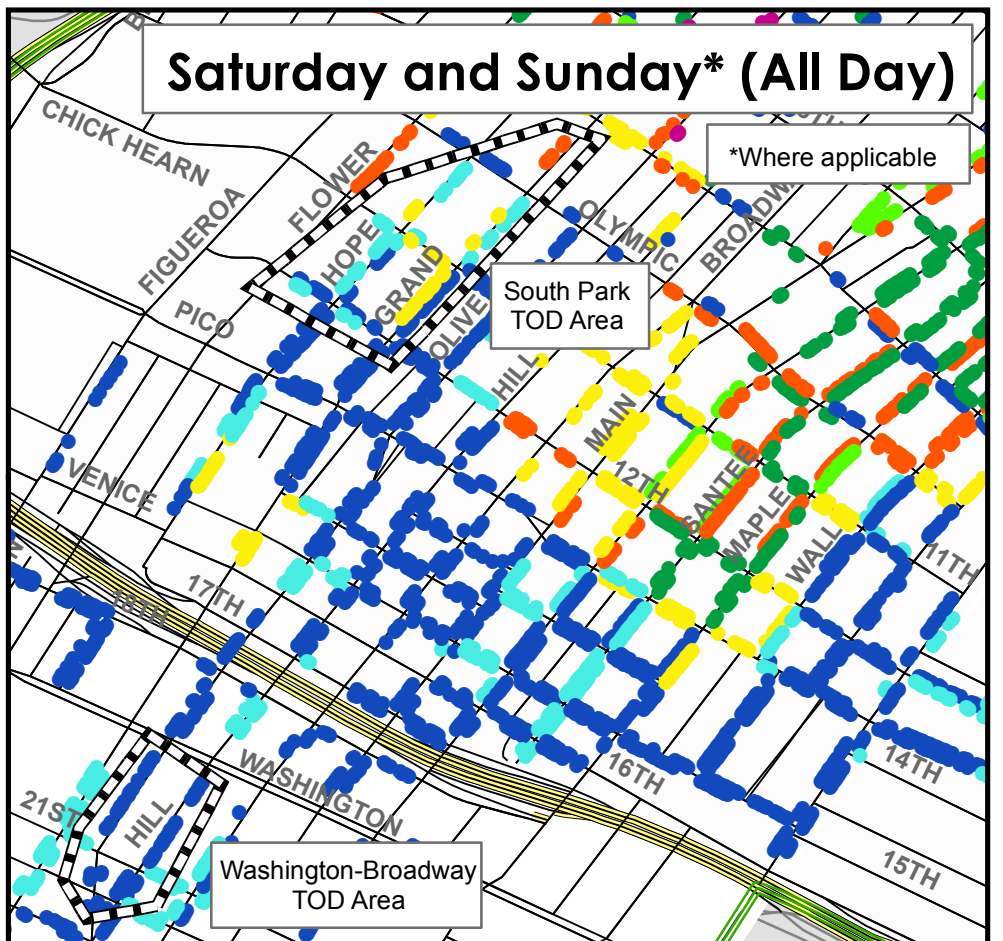

# Washington-Broadway and South Park Meter Rates Effective March 4, 2013

**LADOT**

**LA Express Park**  
save time, park smarter.  
[www.laexpresspark.org](http://www.laexpresspark.org)

**Price per Hour**

- \$0.50
- \$1.00
- \$1.50
- \$2.00
- \$3.00
- \$4.00
- \$5.00

▬▬▬ Time of Day Areas