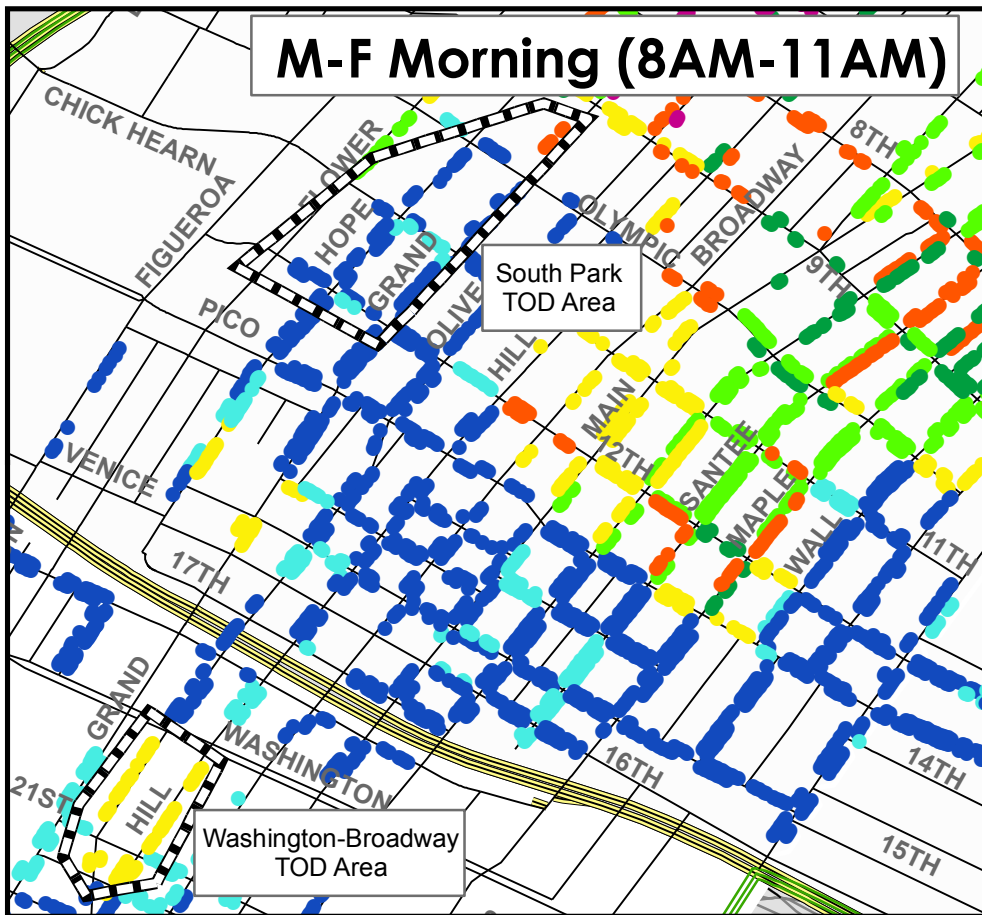

# Washington-Broadway and South Park Meter Rates Effective March 4, 2013

**LADOT**

**LA Express Park**  
save time, park smarter.  
[www.laexpresspark.org](http://www.laexpresspark.org)

**Price per Hour**

- \$0.50
- \$1.00
- \$1.50
- \$2.00
- \$3.00
- \$4.00
- \$5.00

▬▬▬ Time of Day Areas