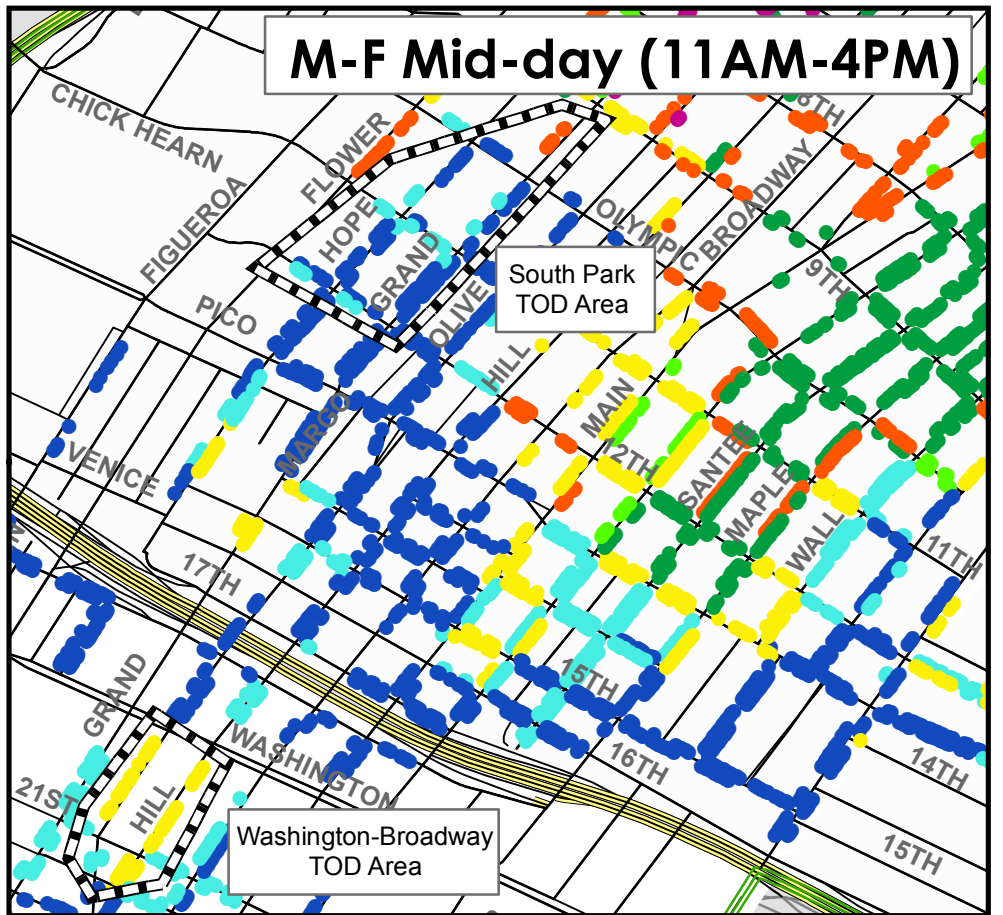

# Washington-Broadway and South Park Meter Rates Effective March 4, 2013

**LADOT**

**LA Express Park**  
save time, park smarter.  
[www.laexpresspark.org](http://www.laexpresspark.org)

**Price per Hour**

- \$0.50
- \$1.00
- \$1.50
- \$2.00
- \$3.00
- \$4.00
- \$5.00

▬▬▬ Time of Day Areas