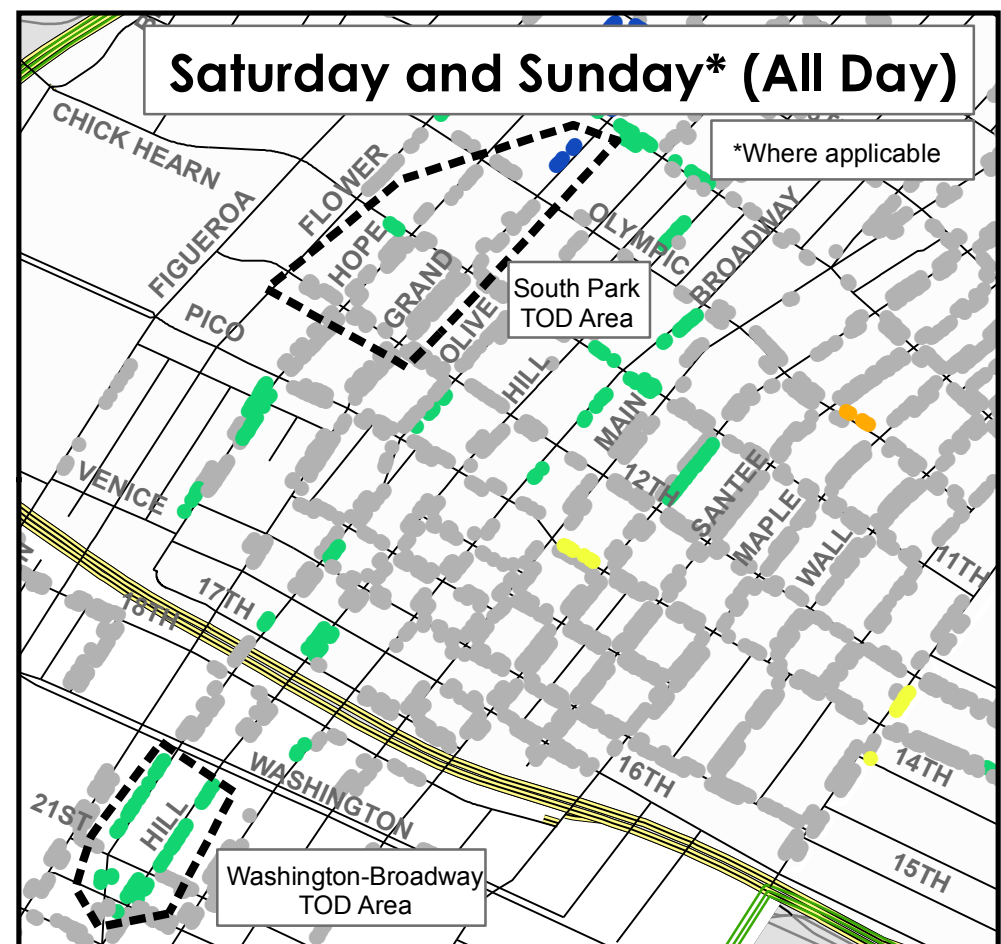

# Washington-Broadway and South Park Meter Rate Changes Effective March 4, 2013

**LADOT**

**LA Express Park**  
save time, park smarter.  
[www.laexpresspark.org](http://www.laexpresspark.org)

#### TOD March Changes

- -\$1.00
- -\$0.50
- No Change
- +\$0.50
- +\$1.00
- Time of Day Areas