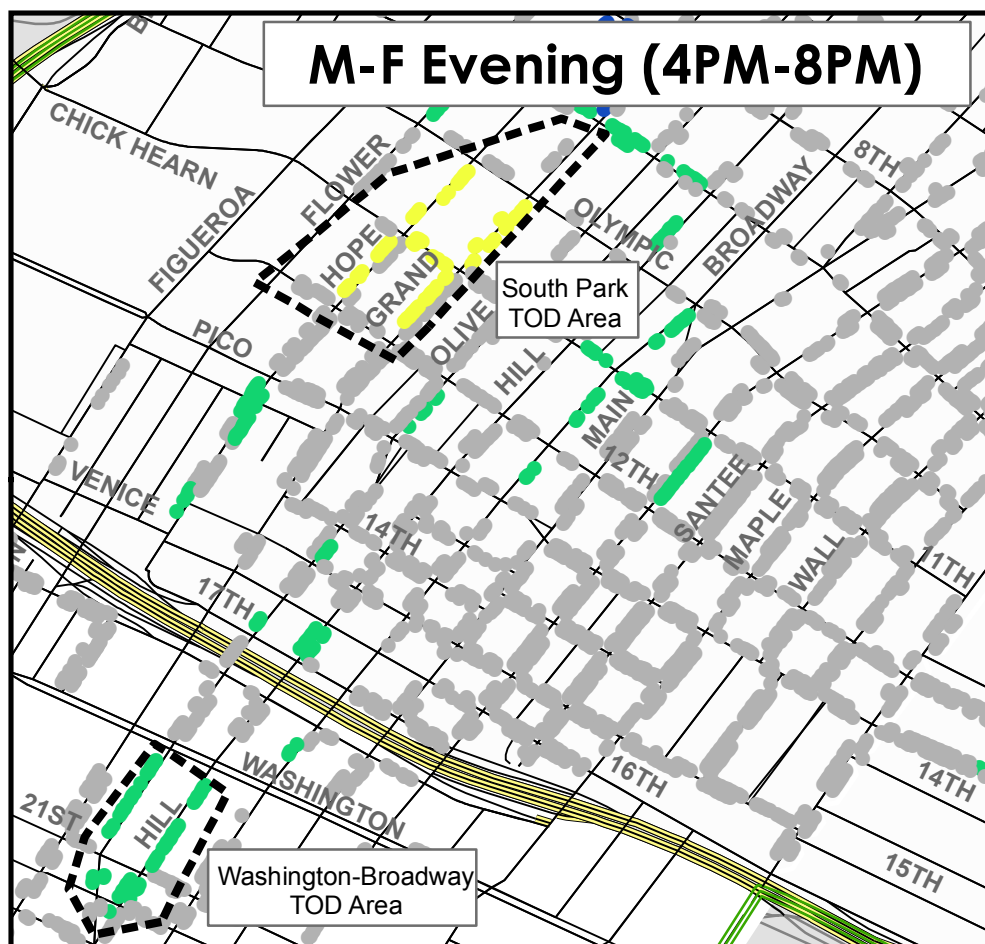

# Washington-Broadway and South Park Meter Rate Changes Effective March 4, 2013

**LADOT**

**LA Express Park**  
save time, park smarter.  
[www.laexpresspark.org](http://www.laexpresspark.org)

#### TOD March Changes

- -\$1.00
- -\$0.50
- No Change
- +\$0.50
- +\$1.00
- Time of Day Areas