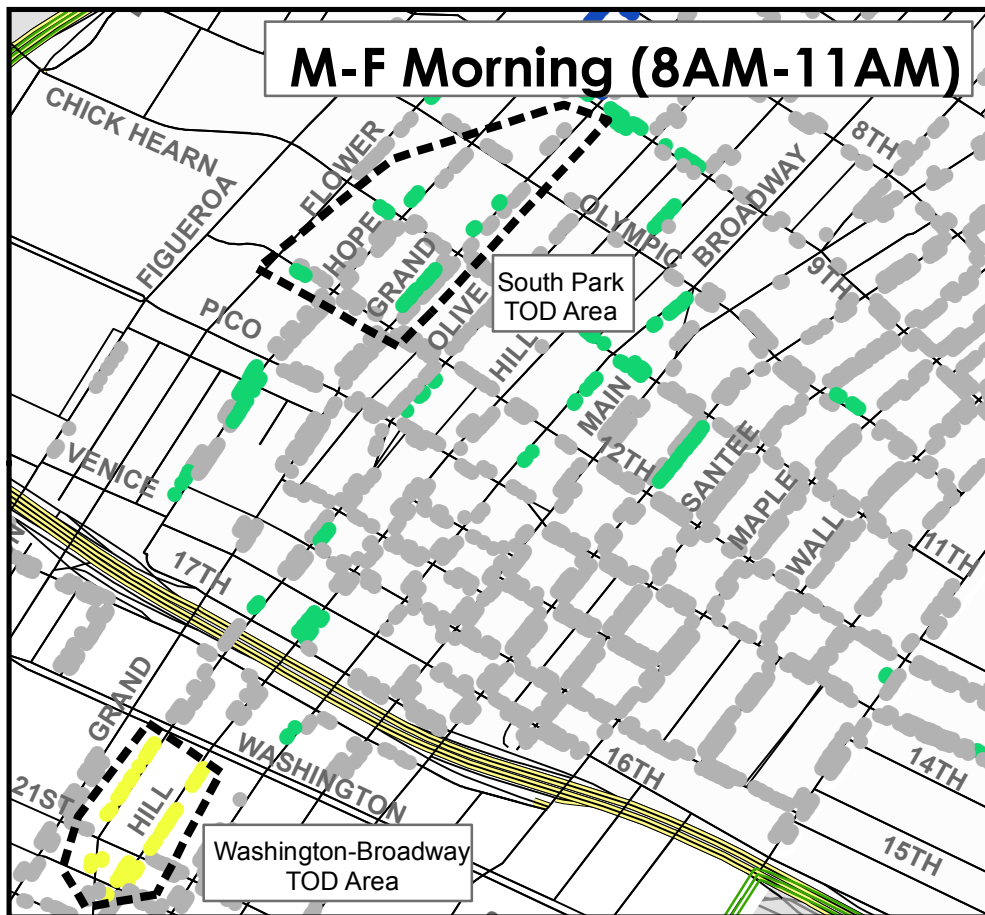

# Washington-Broadway and South Park Meter Rate Changes Effective March 4, 2013

**LADOT**

**LA Express Park**  
save time, park smarter.  
[www.laexpresspark.org](http://www.laexpresspark.org)

#### TOD March Changes

- -\$1.00
- -\$0.50
- No Change
- +\$0.50
- +\$1.00
- Time of Day Areas