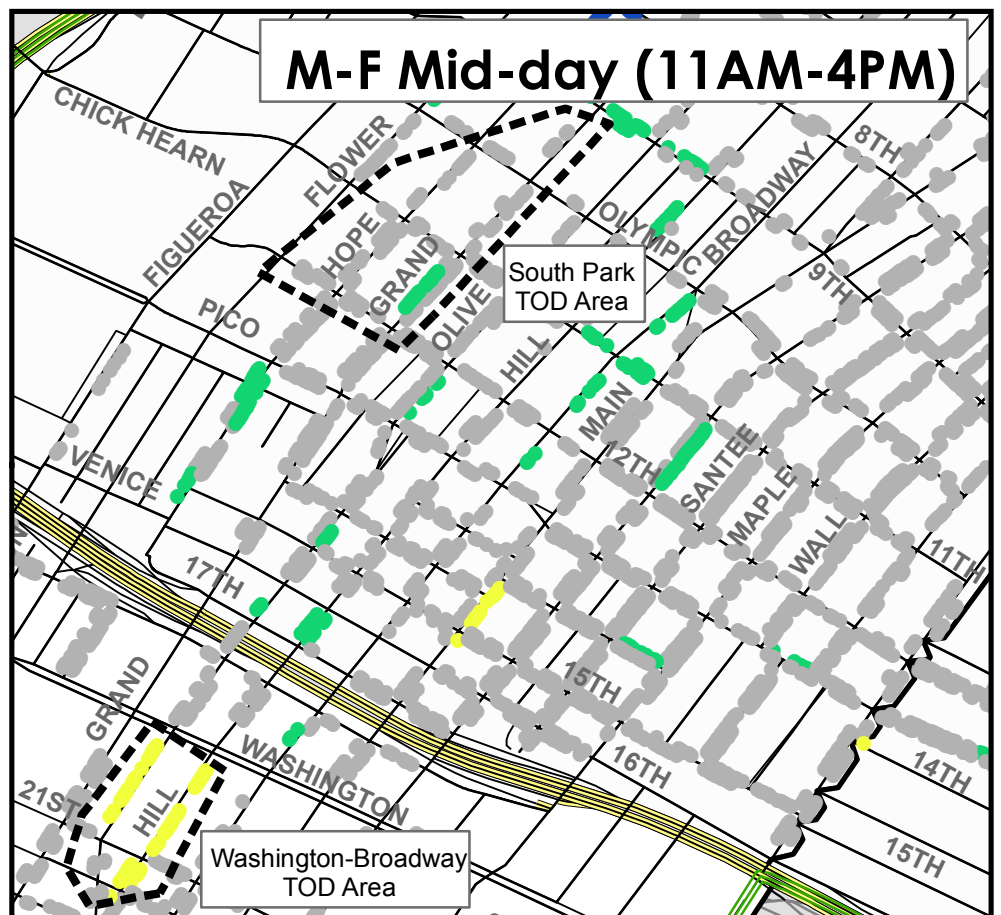

# Washington-Broadway and South Park Meter Rate Changes Effective March 4, 2013

**LADOT**

**LA Express Park**  
save time, park smarter.  
[www.laexpresspark.org](http://www.laexpresspark.org)

#### TOD March Changes

- -\$1.00
- -\$0.50
- No Change
- +\$0.50
- +\$1.00
- Time of Day Areas