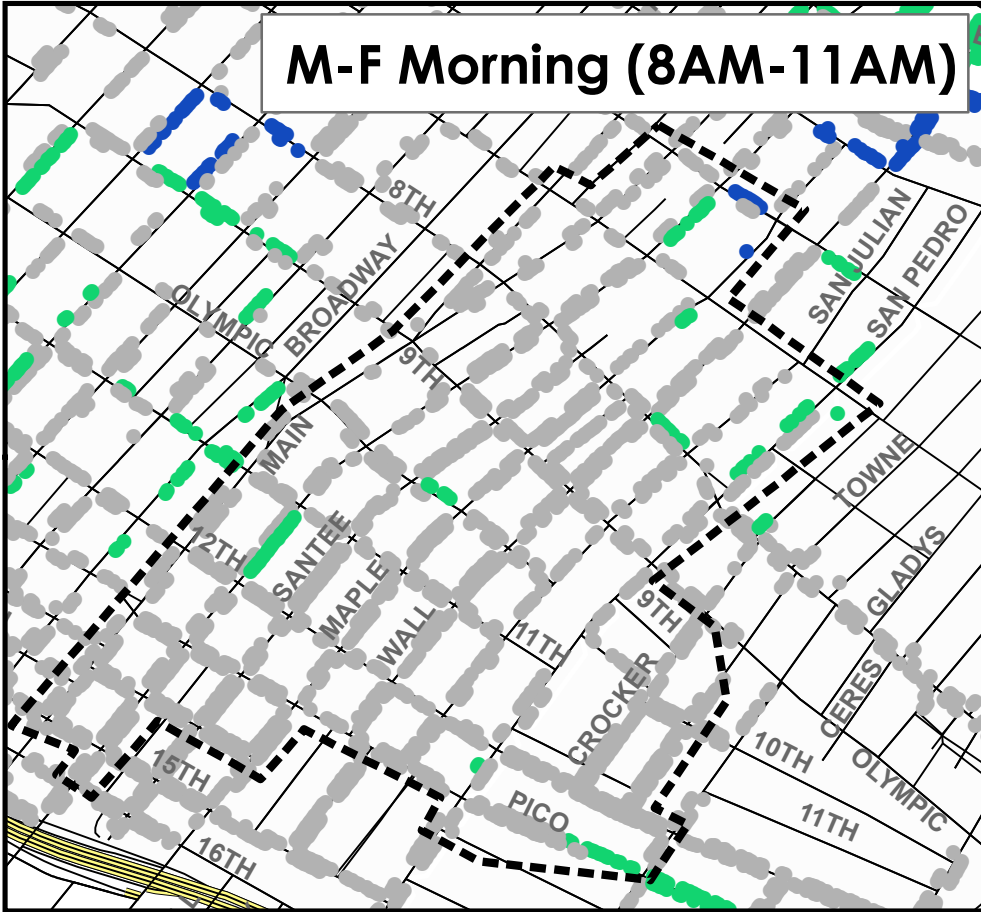

Fashion District Parking Meter Rate Changes Effective March 4, 2013

M-F Morning (8AM-11AM)

M-F Mid-day (11AM-4PM)

M-F Evening (4PM-8PM)

Saturday and Sunday* (All Day)

LADOT

LA Express Park
save time, park smarter.™

www.laexpresspark.org

Price per Hour

- -\$1.00
- -\$0.50
- No Change
- +\$0.50
- +\$1.00
- Time of Day Areas