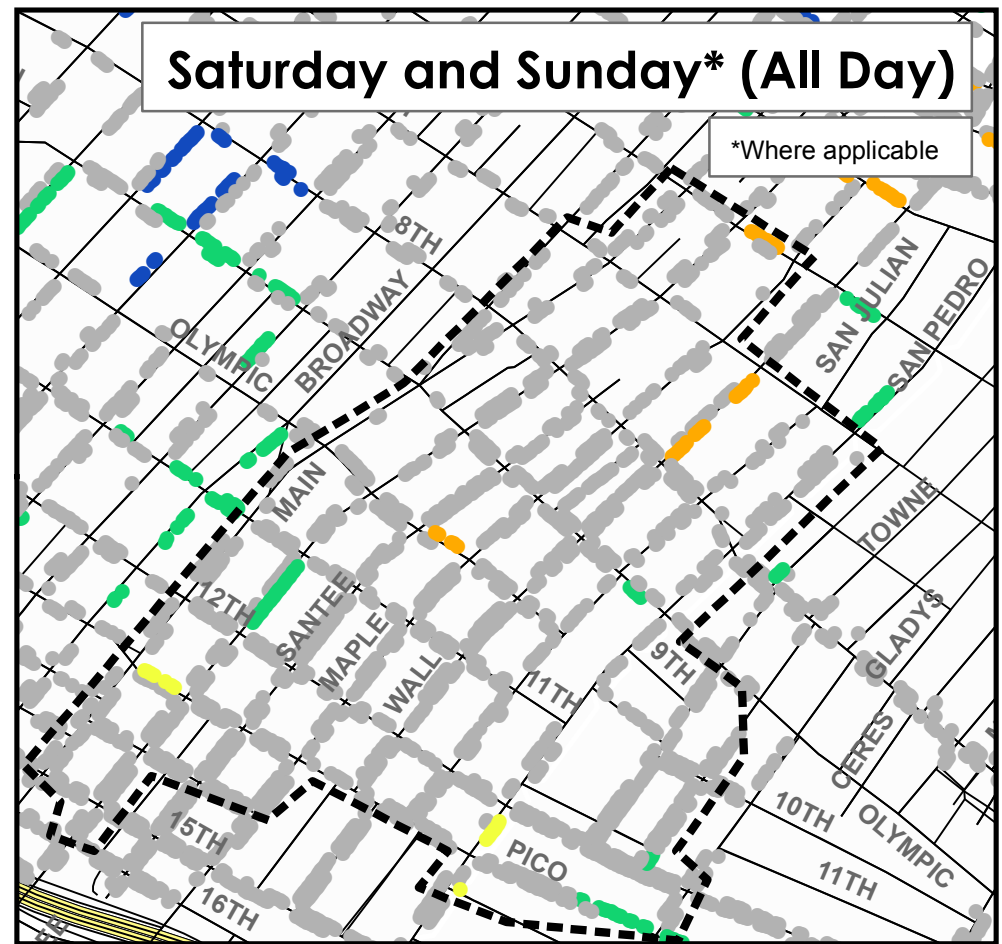

Fashion District Parking Meter Rate Changes Effective March 4, 2013

M-F Morning (8AM-11AM)

M-F Mid-day (11AM-4PM)

M-F Evening (4PM-8PM)

Saturday and Sunday* (All Day)

LADOT

LA Express Park
save time, park smarter.™

www.laexpresspark.org

Price per Hour

- -\$1.00
- -\$0.50
- No Change
- +\$0.50
- +\$1.00
- Time of Day Areas