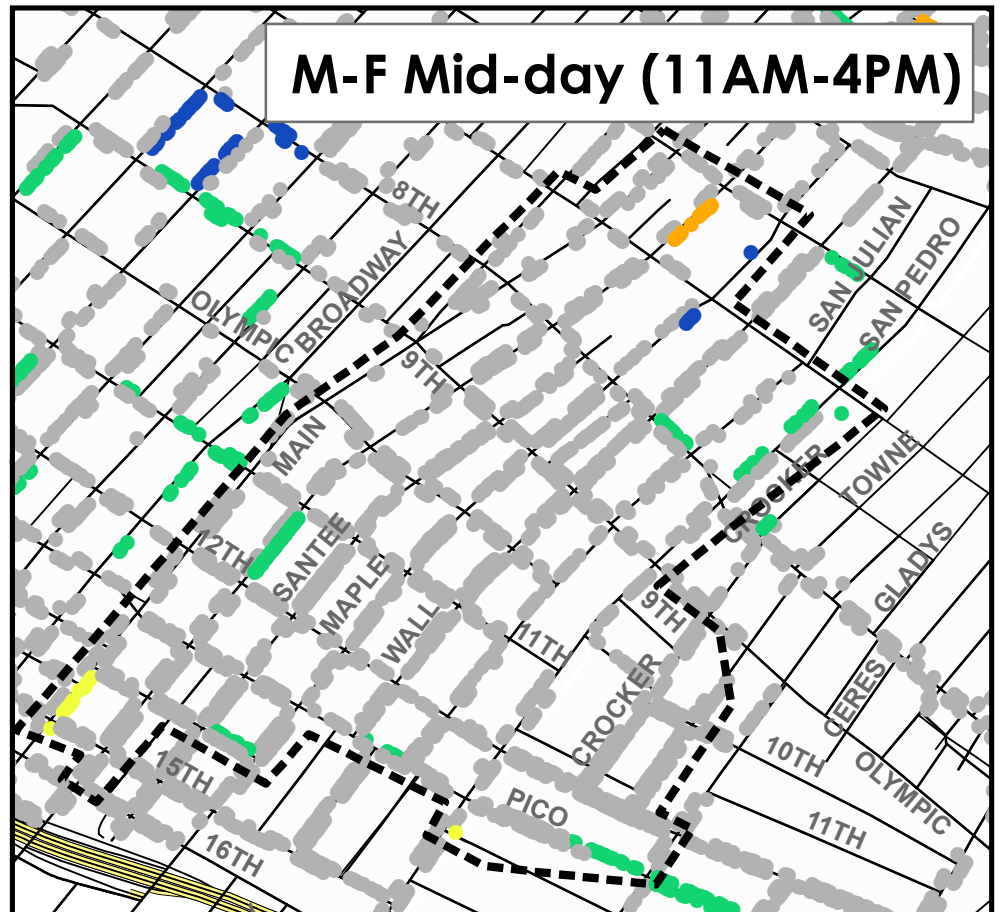

Fashion District Parking Meter Rate Changes Effective March 4, 2013

M-F Morning (8AM-11AM)

M-F Mid-day (11AM-4PM)

M-F Evening (4PM-8PM)

Saturday and Sunday* (All Day)

LADOT

LA Express Park
save time, park smarter.™

www.laexpresspark.org

Price per Hour

- -\$1.00
- -\$0.50
- No Change
- +\$0.50
- +\$1.00
- Time of Day Areas