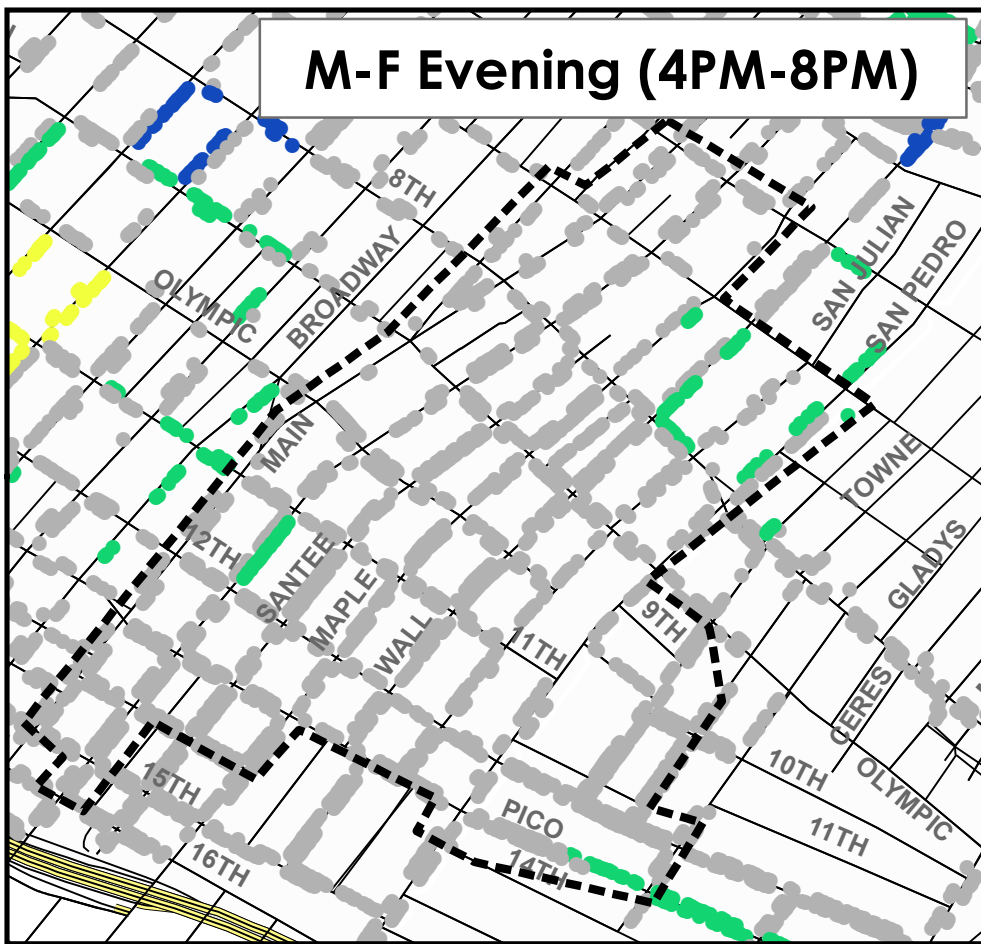

Fashion District Parking Meter Rate Changes Effective March 4, 2013

M-F Morning (8AM-11AM)

M-F Mid-day (11AM-4PM)

M-F Evening (4PM-8PM)

Saturday and Sunday* (All Day)

LADOT

LA Express Park
save time, park smarter.™

www.laexpresspark.org

Price per Hour

- -\$1.00
- -\$0.50
- No Change
- +\$0.50
- +\$1.00
- Time of Day Areas