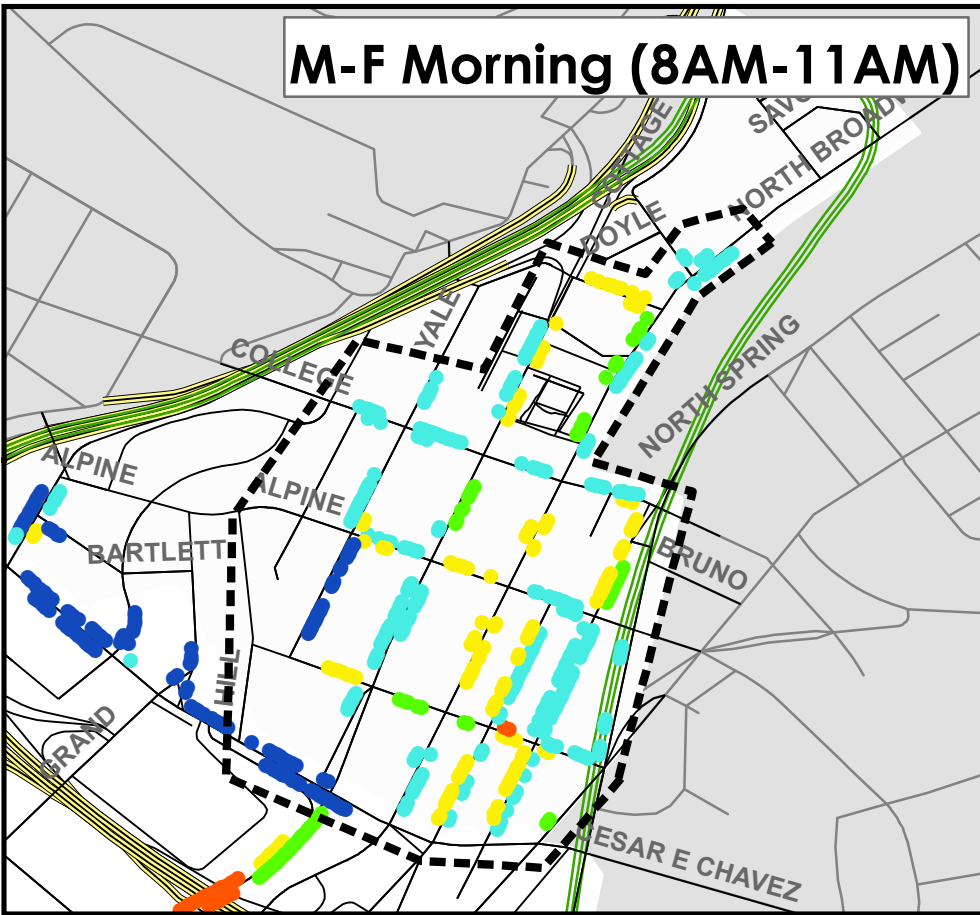

Chinatown Parking Meter Rates Effective March 4, 2013

M-F Morning (8AM-11AM)

M-F Mid-Day (11AM-4PM)

M-F Evening (4PM-8PM)

Saturday (All Day)

LADOT

LA Express Park
save time, park smarter.™

www.laexpresspark.org

Price per Hour

- \$0.50
- \$1.00
- \$1.50
- \$2.00
- \$3.00
- \$4.00
- \$5.00

--- Time of Day Areas