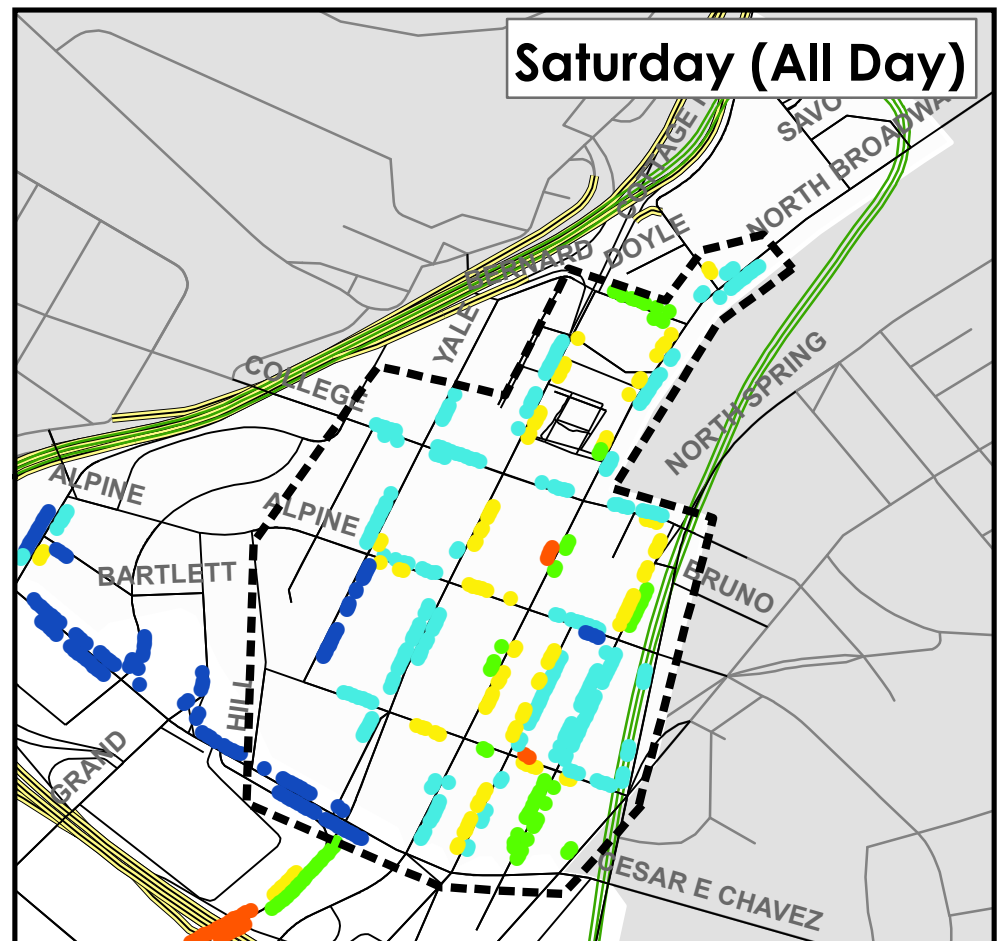

Chinatown Parking Meter Rates Effective March 4, 2013

M-F Morning (8AM-11AM)

M-F Mid-Day (11AM-4PM)

M-F Evening (4PM-8PM)

Saturday (All Day)

LADOT

LA Express Park
save time, park smarter.™

www.laexpresspark.org

Price per Hour

- \$0.50
- \$1.00
- \$1.50
- \$2.00
- \$3.00
- \$4.00
- \$5.00

--- Time of Day Areas