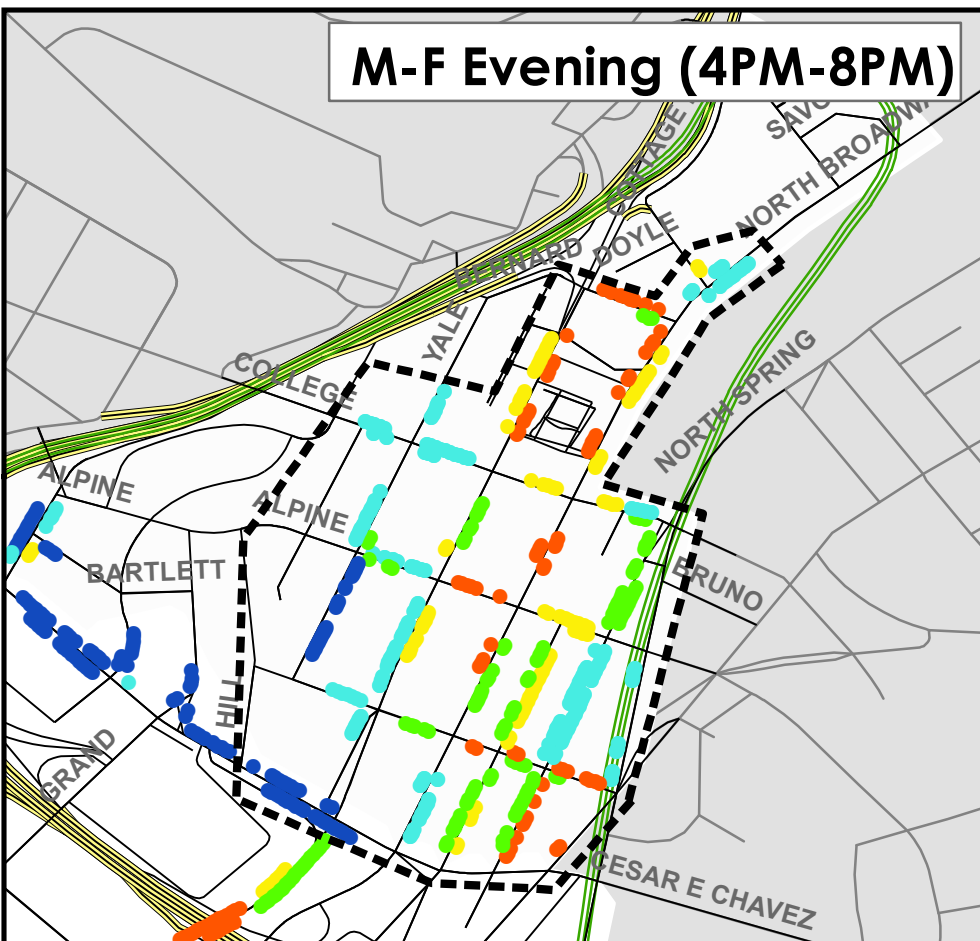

Chinatown Parking Meter Rates Effective March 4, 2013

M-F Morning (8AM-11AM)

M-F Mid-Day (11AM-4PM)

M-F Evening (4PM-8PM)

Saturday (All Day)

LADOT

LA Express Park
save time, park smarter.™

www.laexpresspark.org

Price per Hour

- \$0.50
- \$1.00
- \$1.50
- \$2.00
- \$3.00
- \$4.00
- \$5.00

--- Time of Day Areas