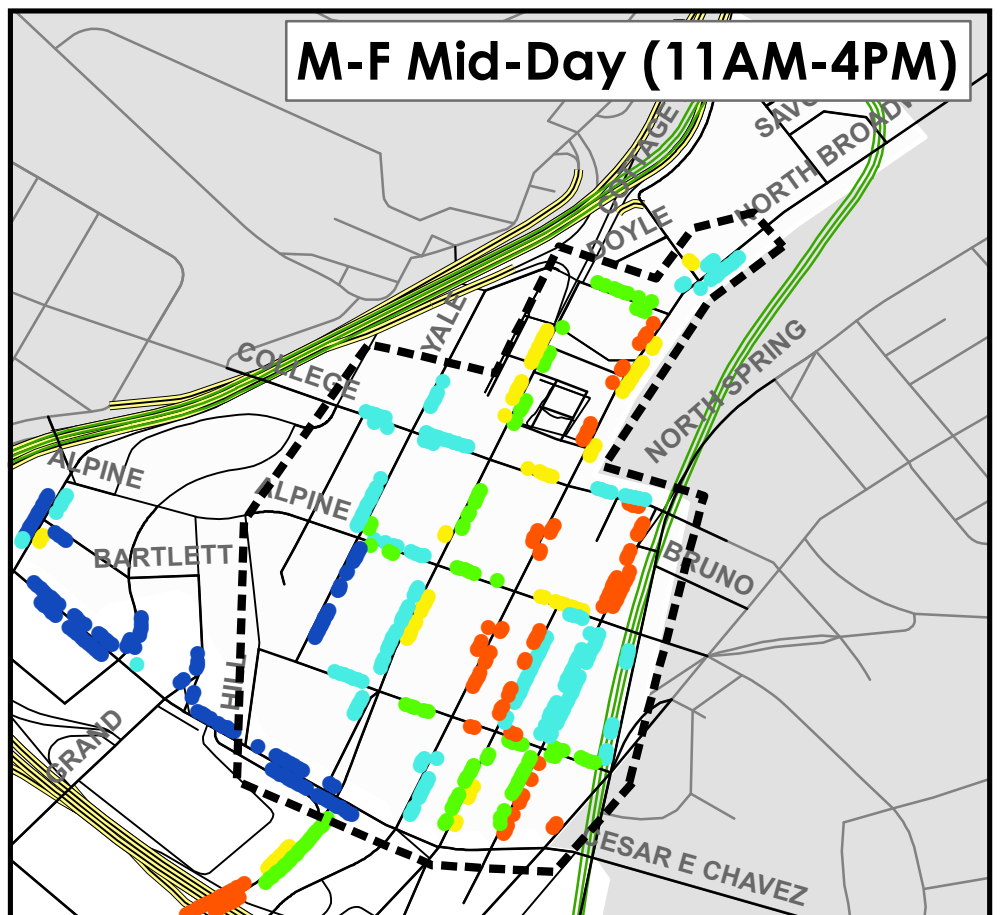

Chinatown Parking Meter Rates Effective March 4, 2013

M-F Morning (8AM-11AM)

M-F Mid-Day (11AM-4PM)

M-F Evening (4PM-8PM)

Saturday (All Day)

LADOT

LA Express Park
save time, park smarter.™

www.laexpresspark.org

Price per Hour

- \$0.50
- \$1.00
- \$1.50
- \$2.00
- \$3.00
- \$4.00
- \$5.00

--- Time of Day Areas