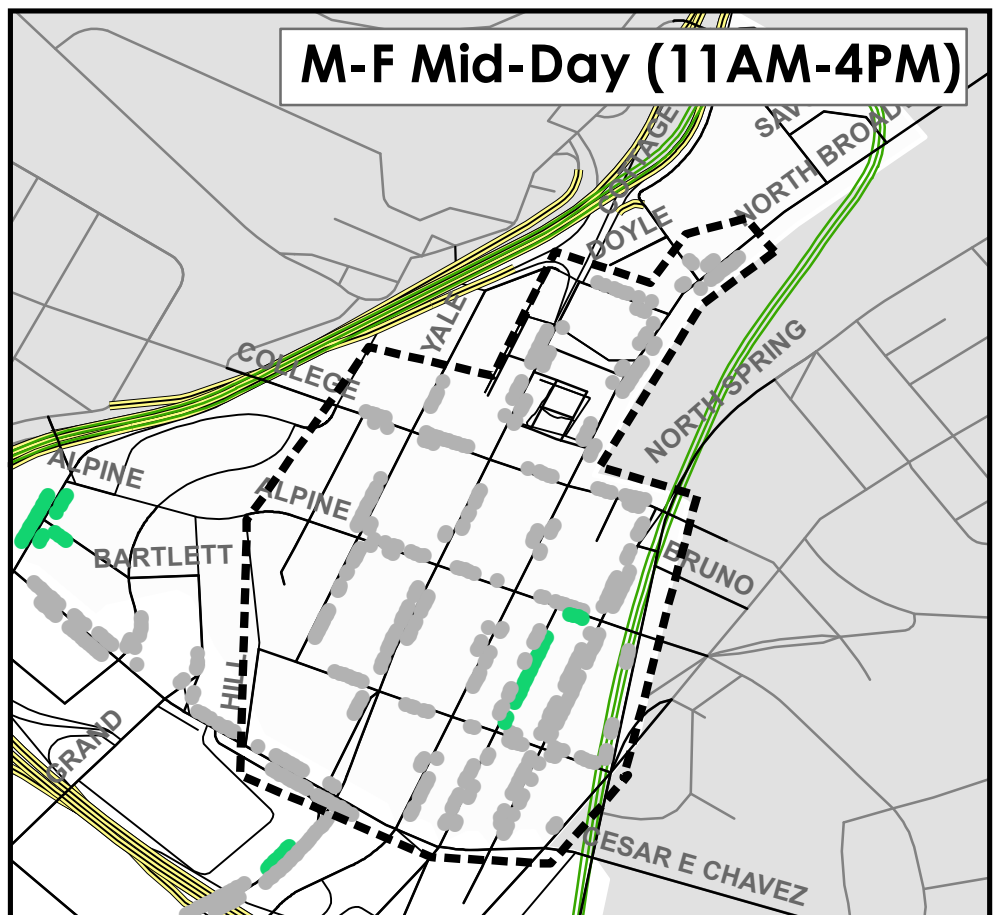

Chinatown Parking Meter Rate Changes Effective March 4, 2013

M-F Morning (8AM-11AM)

M-F Mid-Day (11AM-4PM)

M-F Evening (4PM-8PM)

Saturday (All Day)

LA Express Park
save time, park smarter.
www.laexpresspark.org

TOD March Changes

- -\$1.00
- -\$0.50
- No Change
- +\$0.50
- +\$1.00
- Time of Day Areas