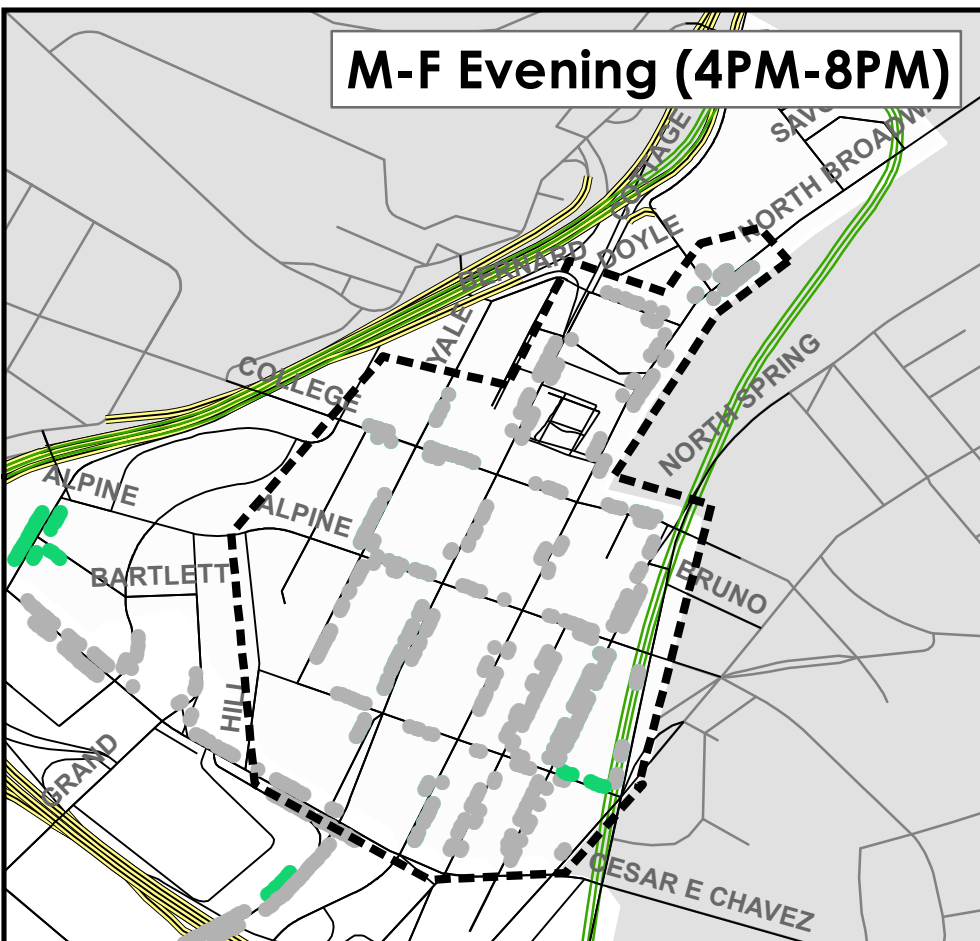

Chinatown Parking Meter Rate Changes Effective March 4, 2013

M-F Morning (8AM-11AM)

M-F Mid-Day (11AM-4PM)

M-F Evening (4PM-8PM)

Saturday (All Day)

LA Express Park
save time, park smarter.
www.laexpresspark.org

TOD March Changes

- -\$1.00
- -\$0.50
- No Change
- +\$0.50
- +\$1.00
- Time of Day Areas