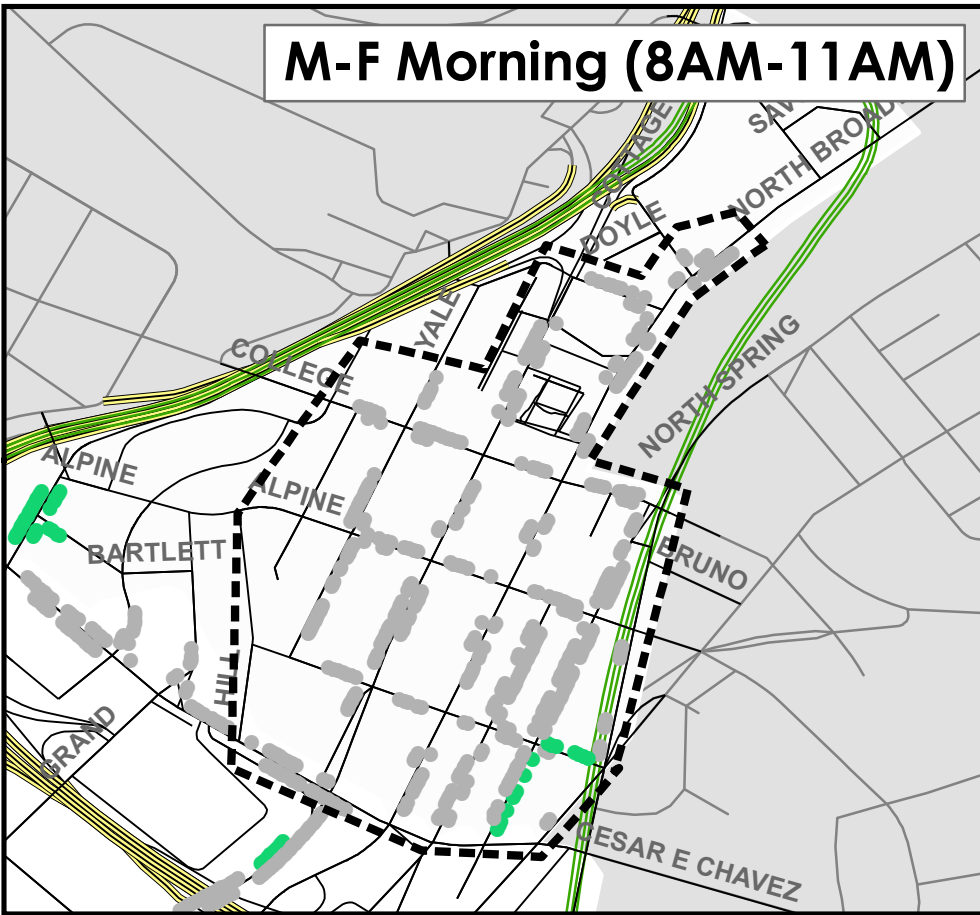

Chinatown Parking Meter Rate Changes Effective March 4, 2013

M-F Morning (8AM-11AM)

M-F Mid-Day (11AM-4PM)

M-F Evening (4PM-8PM)

Saturday (All Day)

LA Express Park
save time, park smarter.
www.laexpresspark.org

TOD March Changes

- -\$1.00
- -\$0.50
- No Change
- +\$0.50
- +\$1.00
- Time of Day Areas