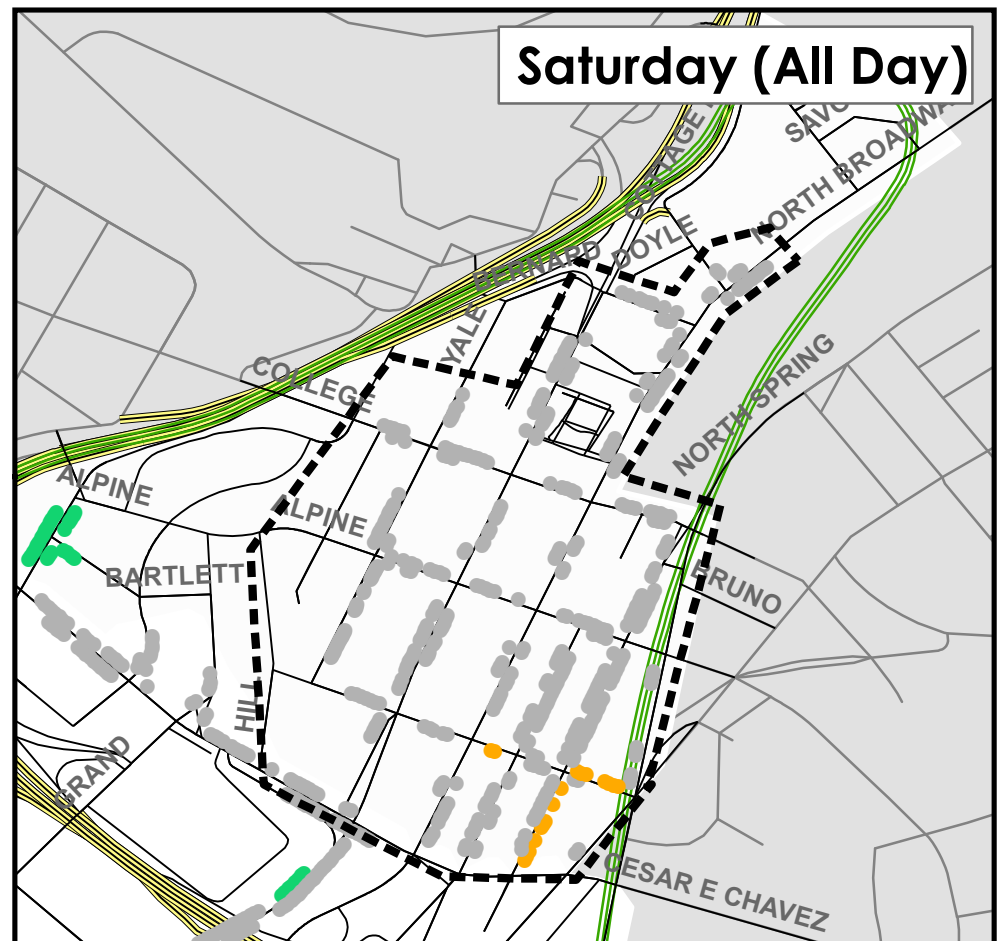

Chinatown Parking Meter Rate Changes Effective March 4, 2013

M-F Morning (8AM-11AM)

M-F Mid-Day (11AM-4PM)

M-F Evening (4PM-8PM)

Saturday (All Day)

LA Express Park
save time, park smarter.
www.laexpresspark.org

TOD March Changes

- -\$1.00
- -\$0.50
- No Change
- +\$0.50
- +\$1.00
- Time of Day Areas