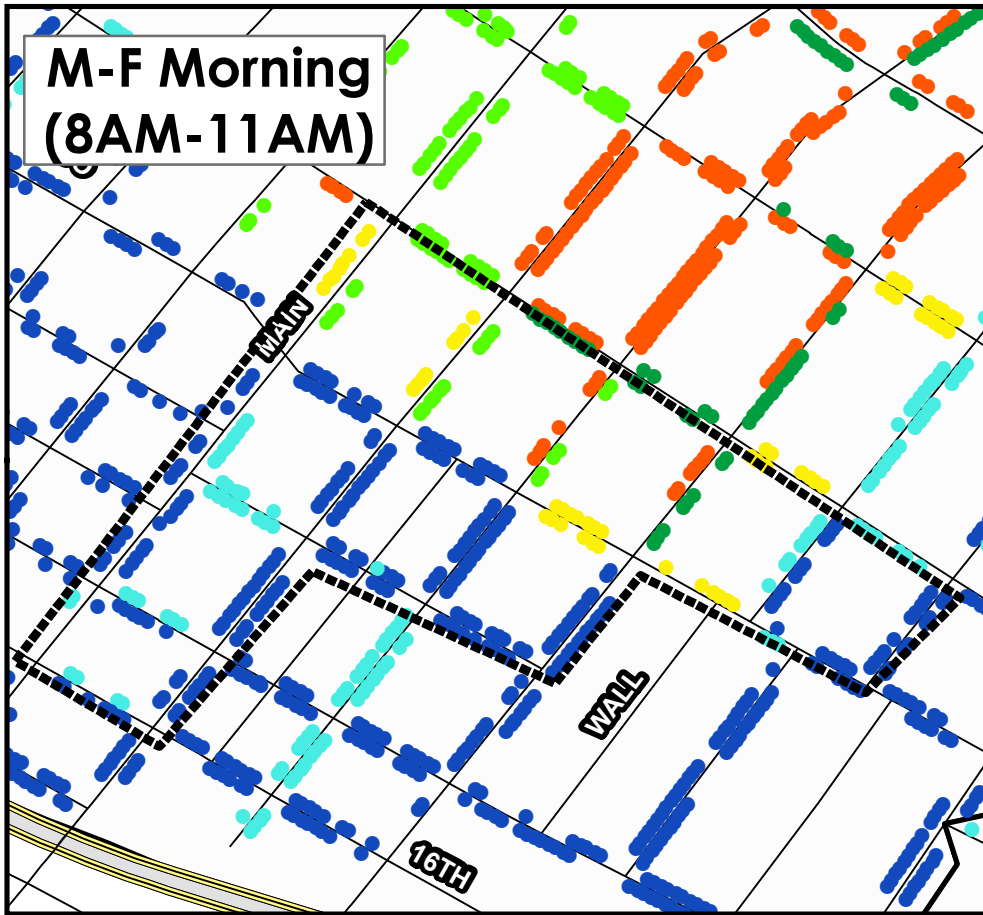

Fashion District South Parking Meter Rates Effective October 1, 2012

LADOT

LA Express  Park™
save time, park smarter.™
www.laexpresspark.org

Price Per Hour

- \$0.50
- \$1.00
- \$1.50
- \$2.00
- \$3.00
- \$4.00