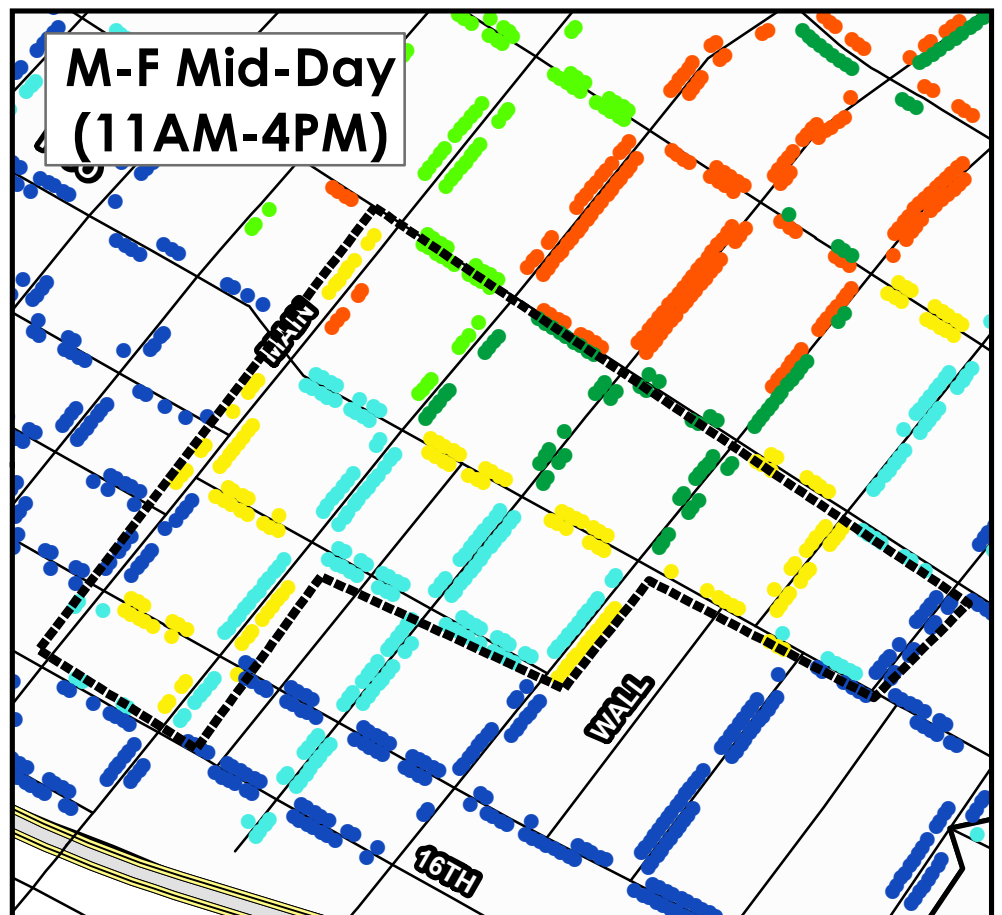

Fashion District South Parking Meter Rates Effective October 1, 2012

LADOT

LA Express  Park™
save time, park smarter.™
www.laexpresspark.org

Price Per Hour

- \$0.50
- \$1.00
- \$1.50
- \$2.00
- \$3.00
- \$4.00