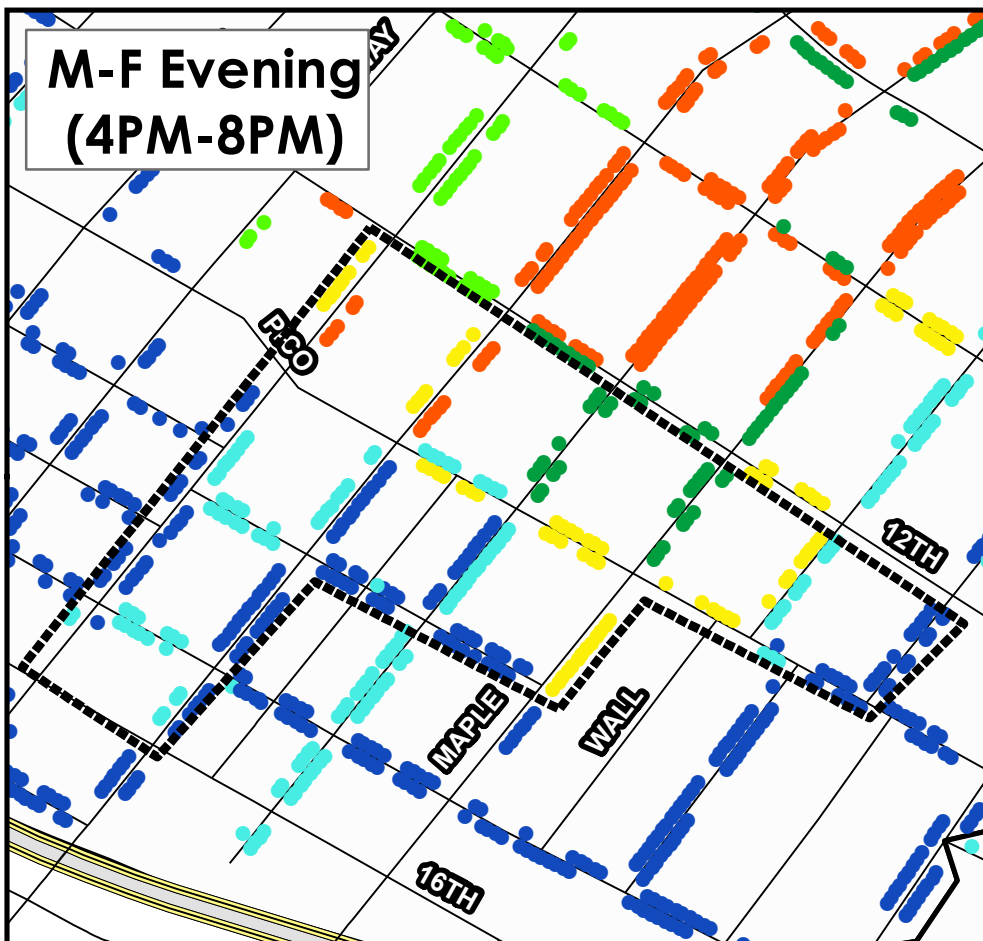

Fashion District South Parking Meter Rates Effective October 1, 2012

LADOT

LA Express  Park™
save time, park smarter.™
www.laexpresspark.org

Price Per Hour

- \$0.50
- \$1.00
- \$1.50
- \$2.00
- \$3.00
- \$4.00