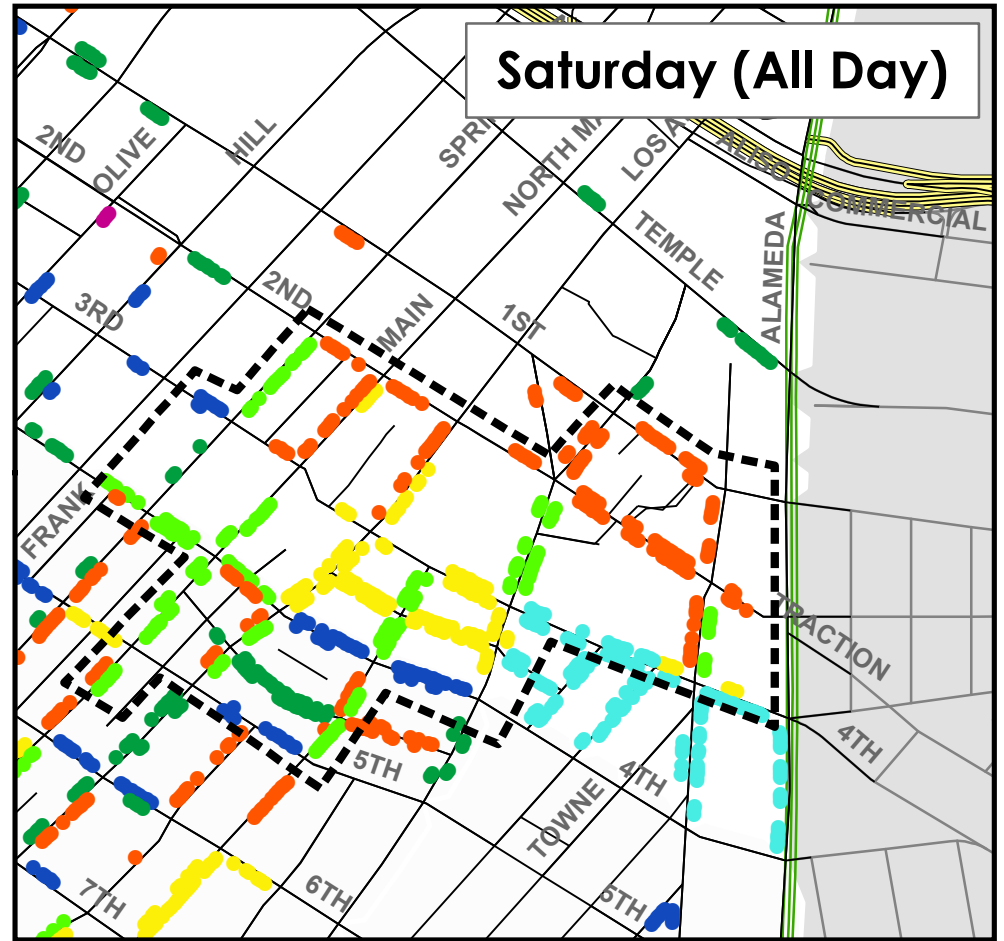

# Little Tokyo/Toy District Parking Meter Rates Effective March 4, 2013

**M-F Morning (8AM-11AM)**

**M-F Mid-Day (11AM-4PM)**

**M-F Evening (4PM-8PM)**

**Saturday (All Day)**

**LADOT**

**LA Express Park**  
save time, park smarter.™

[www.laexpresspark.org](http://www.laexpresspark.org)

**Price per Hour**

- \$0.50
- \$1.00
- \$1.50
- \$2.00
- \$3.00
- \$4.00
- \$5.00

--- Time of Day Areas