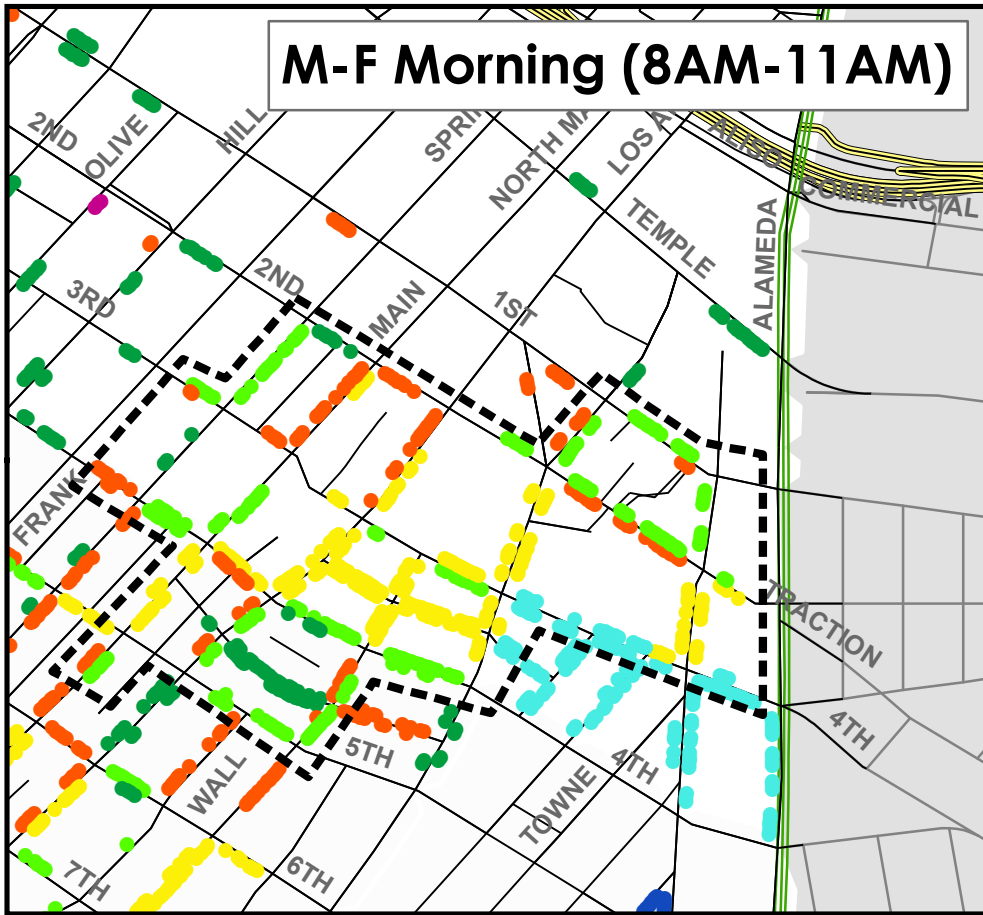

# Little Tokyo/Toy District Parking Meter Rates Effective March 4, 2013

**M-F Morning (8AM-11AM)**

**M-F Mid-Day (11AM-4PM)**

**M-F Evening (4PM-8PM)**

**Saturday (All Day)**

**LADOT**

**LA Express Park**  
save time, park smarter.™

[www.laexpresspark.org](http://www.laexpresspark.org)

**Price per Hour**

- \$0.50
- \$1.00
- \$1.50
- \$2.00
- \$3.00
- \$4.00
- \$5.00

--- Time of Day Areas