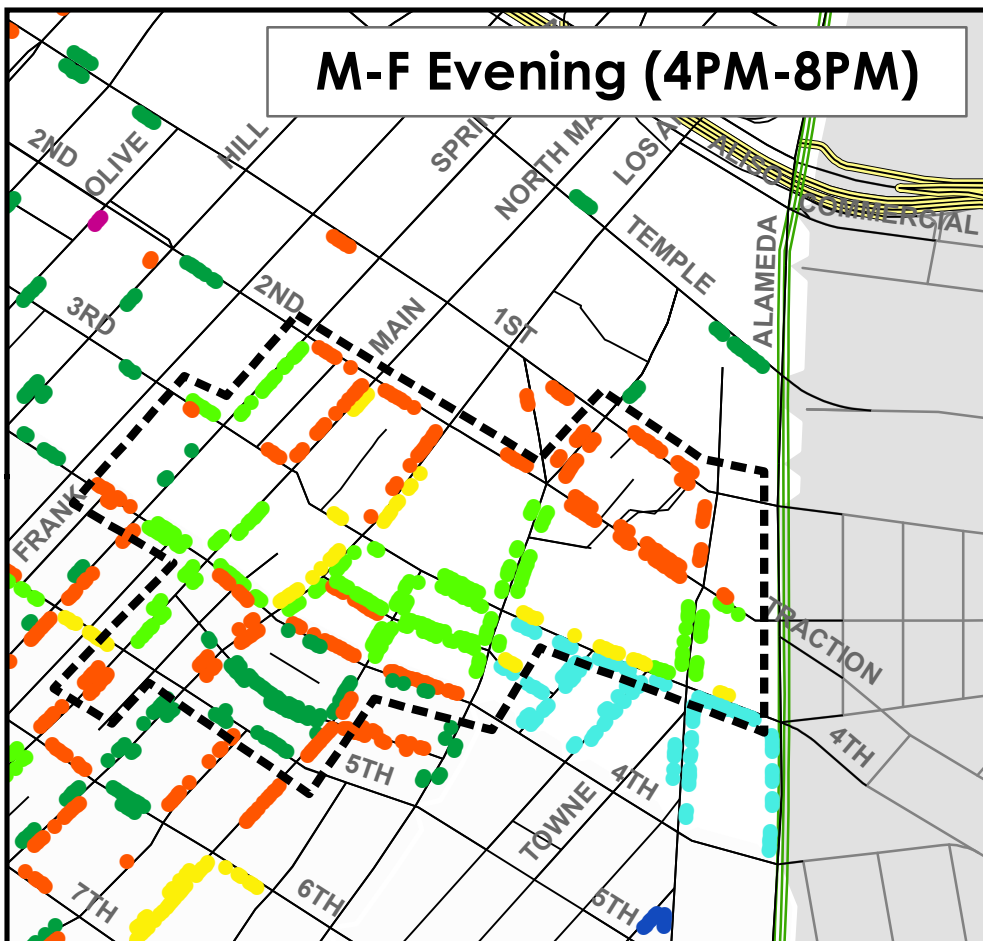

# Little Tokyo/Toy District Parking Meter Rates Effective March 4, 2013

**M-F Morning (8AM-11AM)**

**M-F Mid-Day (11AM-4PM)**

**M-F Evening (4PM-8PM)**

**Saturday (All Day)**

**LADOT**

**LA Express Park**  
save time, park smarter.™

[www.laexpresspark.org](http://www.laexpresspark.org)

**Price per Hour**

- \$0.50
- \$1.00
- \$1.50
- \$2.00
- \$3.00
- \$4.00
- \$5.00

--- Time of Day Areas