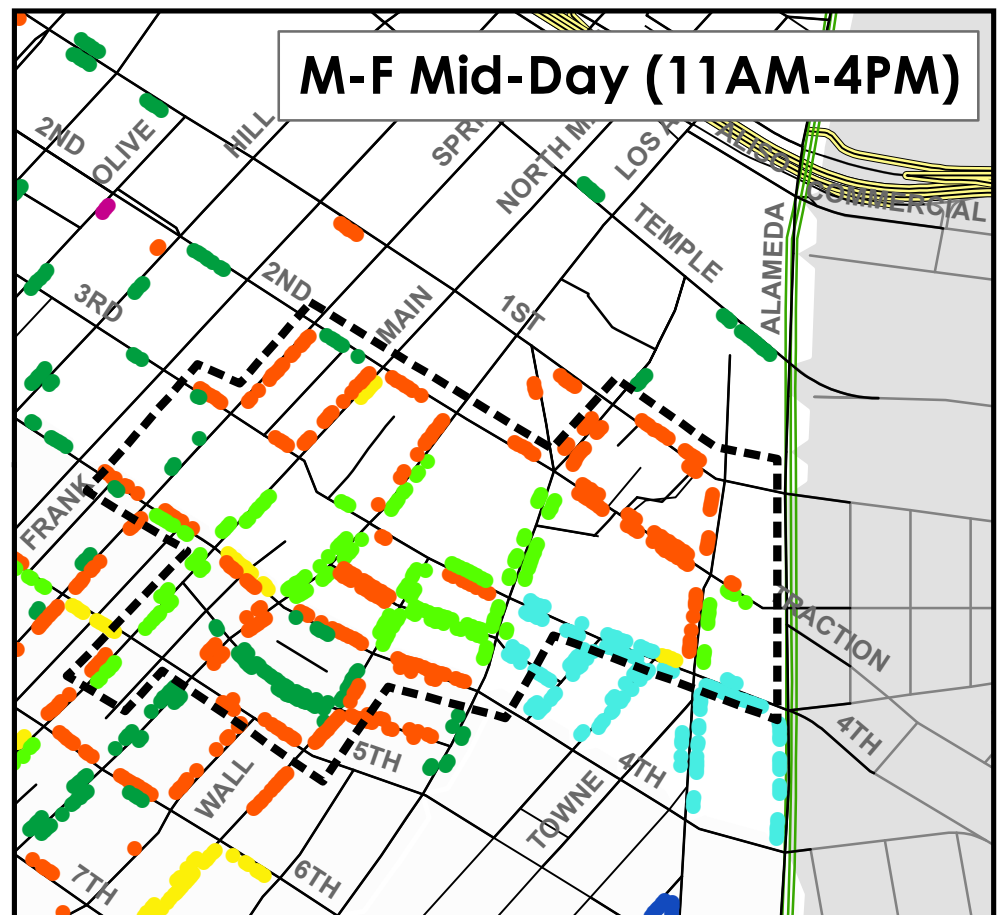

# Little Tokyo/Toy District Parking Meter Rates Effective March 4, 2013

**M-F Morning (8AM-11AM)**

**M-F Mid-Day (11AM-4PM)**

**M-F Evening (4PM-8PM)**

**Saturday (All Day)**

**LADOT**

**LA Express Park**  
save time, park smarter.™

[www.laexpresspark.org](http://www.laexpresspark.org)

**Price per Hour**

- \$0.50
- \$1.00
- \$1.50
- \$2.00
- \$3.00
- \$4.00
- \$5.00

--- Time of Day Areas