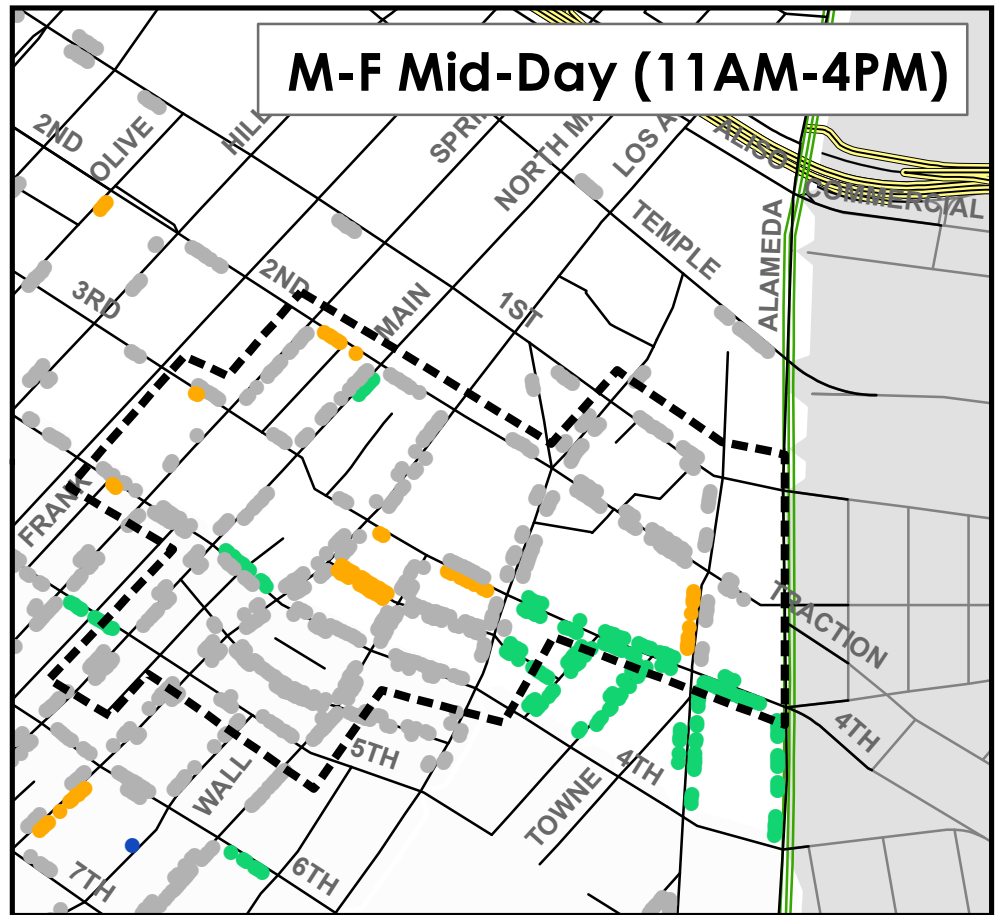

Little Tokyo/Toy District Parking Meter Rate Changes Effective March 4, 2013

M-F Morning (8AM-11AM)

M-F Mid-Day (11AM-4PM)

M-F Evening (4PM-8PM)

Saturday (All Day)

LADOT

LA Express Park
save time, park smarter.™

www.laexpresspark.org

TOD March Changes

- -\$1.00
- -\$0.50
- No Change
- +\$0.50
- +\$1.00
- Time of Day Areas