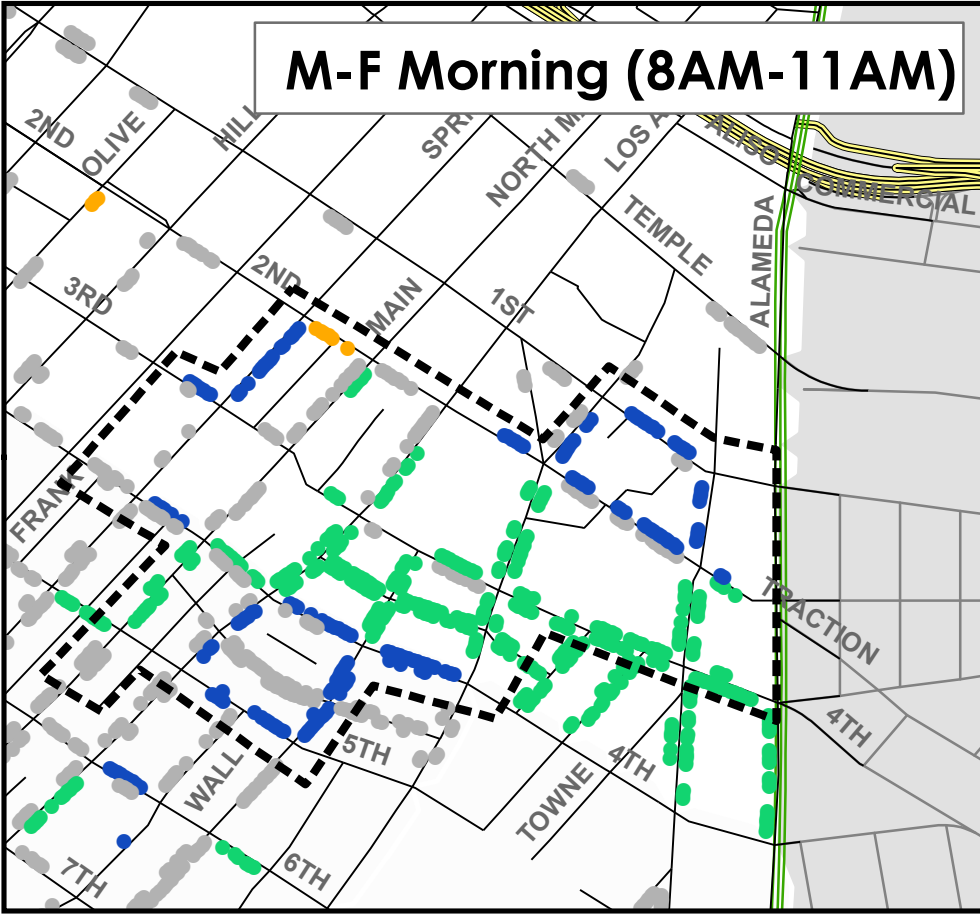

Little Tokyo/Toy District Parking Meter Rate Changes Effective March 4, 2013

M-F Morning (8AM-11AM)

M-F Mid-Day (11AM-4PM)

M-F Evening (4PM-8PM)

Saturday (All Day)

LADOT

LA Express Park
save time, park smarter.™

www.laexpresspark.org

TOD March Changes

- -\$1.00
- -\$0.50
- No Change
- +\$0.50
- +\$1.00
- Time of Day Areas