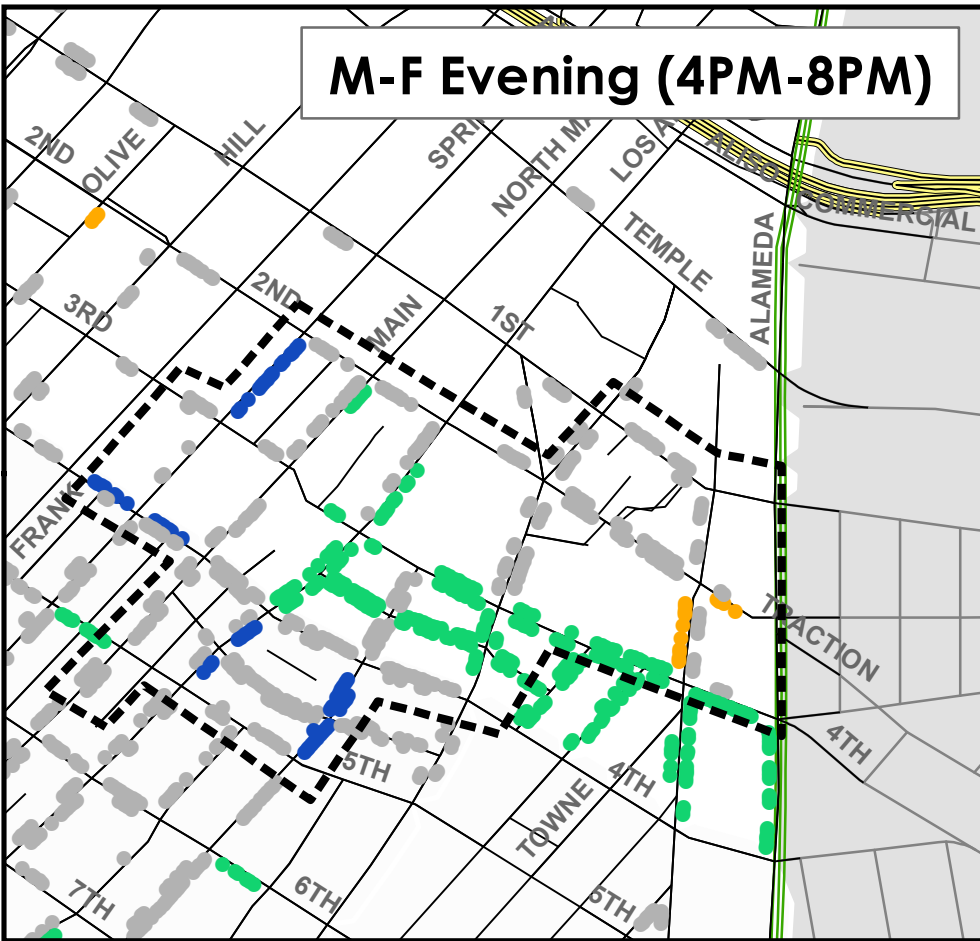

Little Tokyo/Toy District Parking Meter Rate Changes Effective March 4, 2013

M-F Morning (8AM-11AM)

M-F Mid-Day (11AM-4PM)

M-F Evening (4PM-8PM)

Saturday (All Day)

LADOT

LA Express Park
save time, park smarter.™

www.laexpresspark.org

TOD March Changes

- -\$1.00
- -\$0.50
- No Change
- +\$0.50
- +\$1.00
- Time of Day Areas