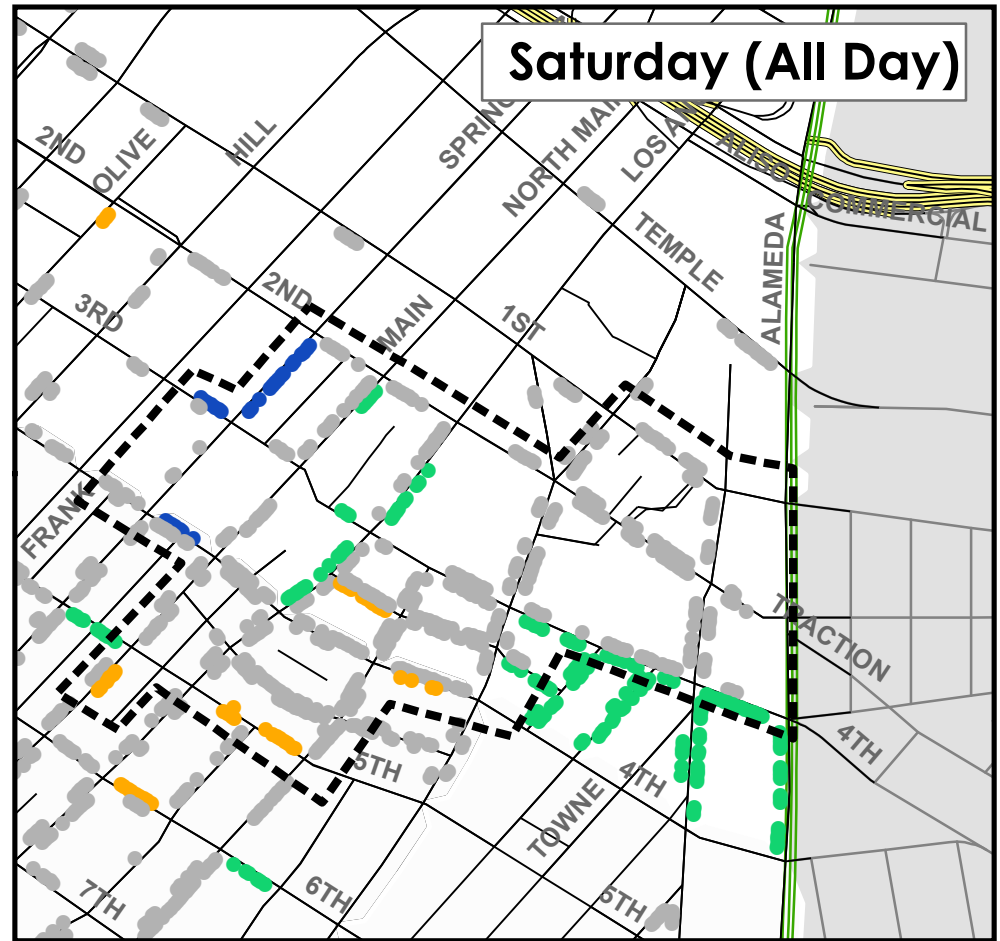

Little Tokyo/Toy District Parking Meter Rate Changes Effective March 4, 2013

M-F Morning (8AM-11AM)

M-F Mid-Day (11AM-4PM)

M-F Evening (4PM-8PM)

Saturday (All Day)

LADOT

LA Express Park
save time, park smarter.™

www.laexpresspark.org

TOD March Changes

- -\$1.00
- -\$0.50
- No Change
- +\$0.50
- +\$1.00
- Time of Day Areas