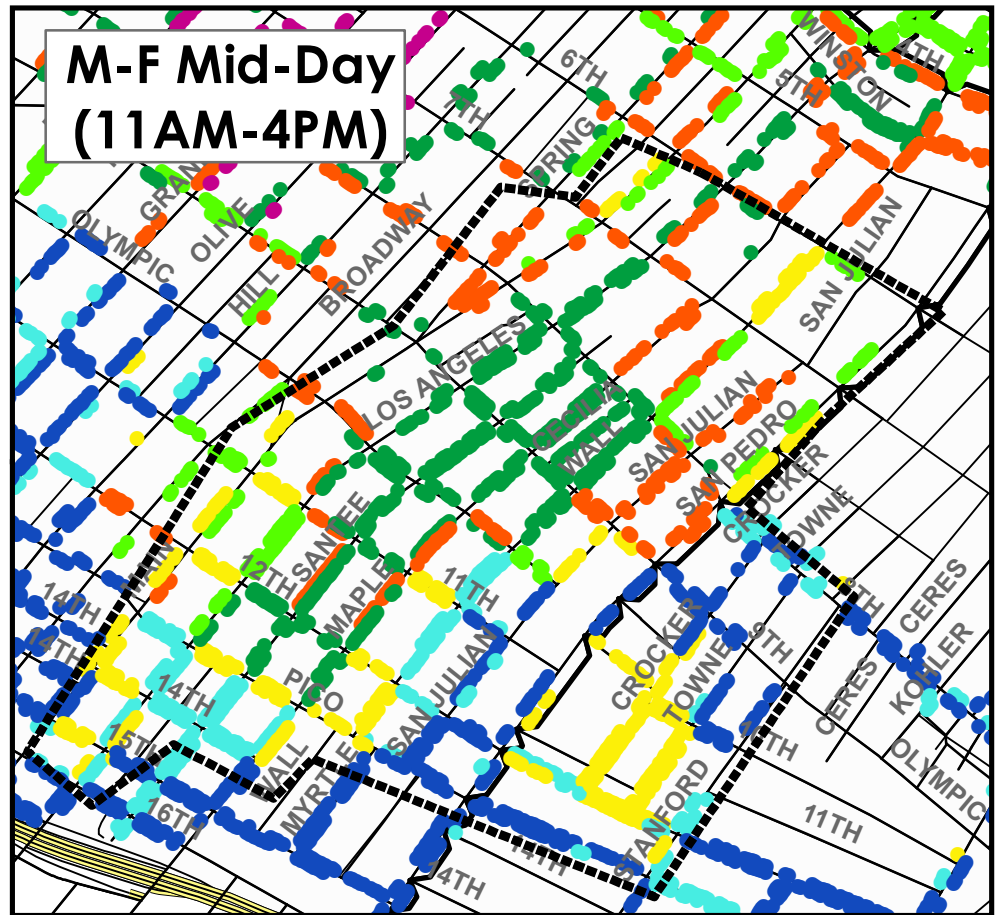

Fashion District Parking Meter Rates Effective December 3, 2012

LADOT

LA Express Park
save time, park smarter.™

www.laexpresspark.org

Price per Hour

- \$0.50
- \$1.00
- \$1.50
- \$2.00
- \$3.00
- \$4.00
- \$5.00

----- Time of Day Areas