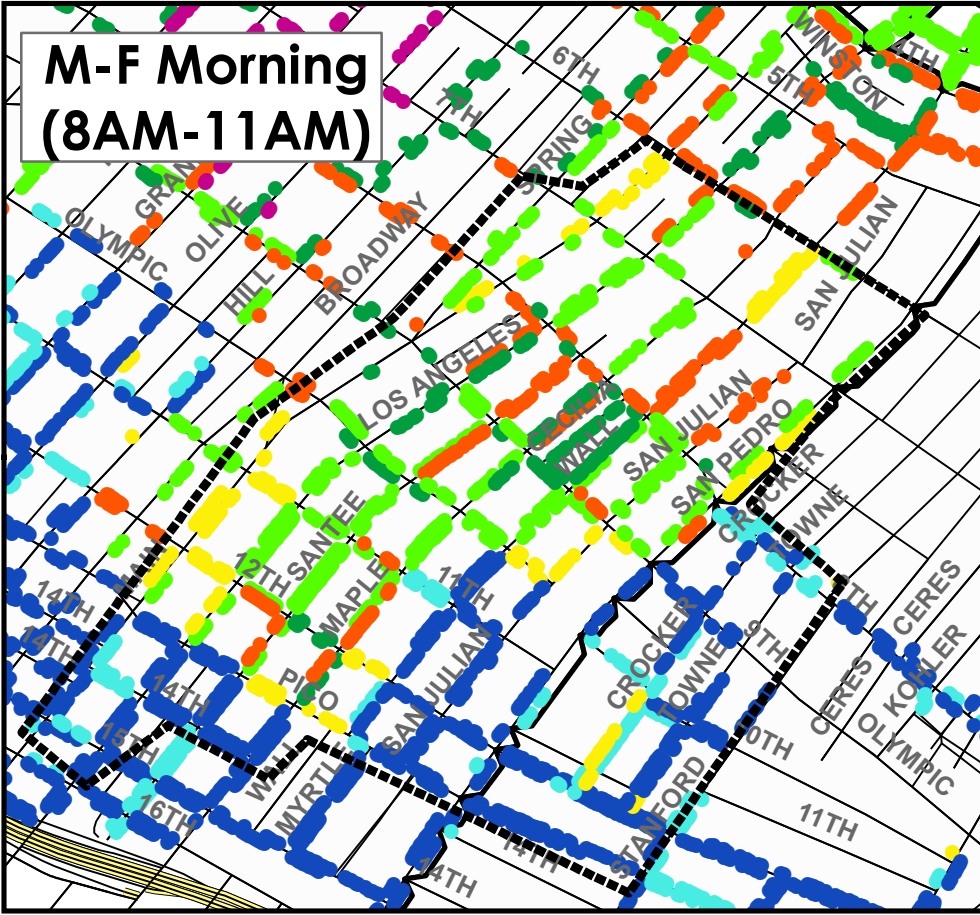

Fashion District Parking Meter Rates Effective December 3, 2012

LADOT

LA Express Park
save time, park smarter.™

www.laexpresspark.org

Price per Hour

- \$0.50
- \$1.00
- \$1.50
- \$2.00
- \$3.00
- \$4.00
- \$5.00

----- Time of Day Areas