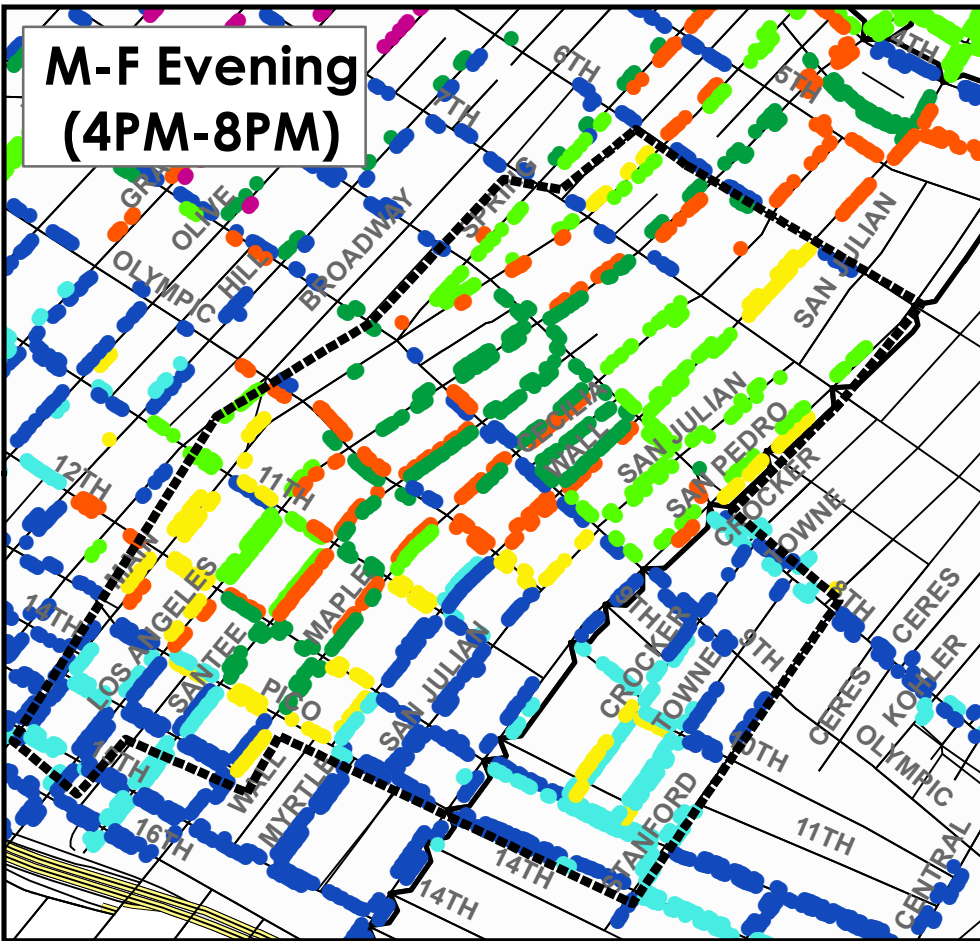

Fashion District Parking Meter Rates Effective December 3, 2012

LADOT

LA Express Park
save time, park smarter.™

www.laexpresspark.org

Price per Hour

- \$0.50
- \$1.00
- \$1.50
- \$2.00
- \$3.00
- \$4.00
- \$5.00

----- Time of Day Areas