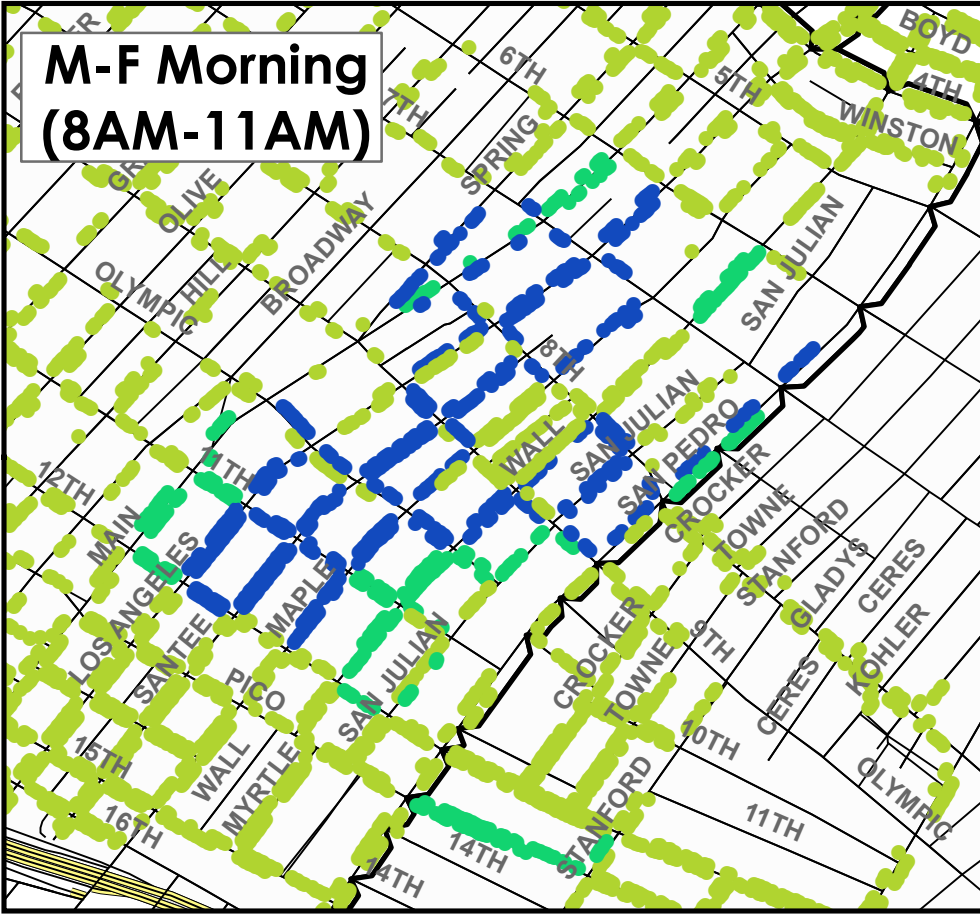

Fashion District Parking Meter Rates Effective December 3, 2012

LADOT

LA Express Park
save time, park smarter.™

www.laexpresspark.org

TOD December changes

- -\$1.00
- -\$0.50
- No change
- +\$0.50
- +\$1.00