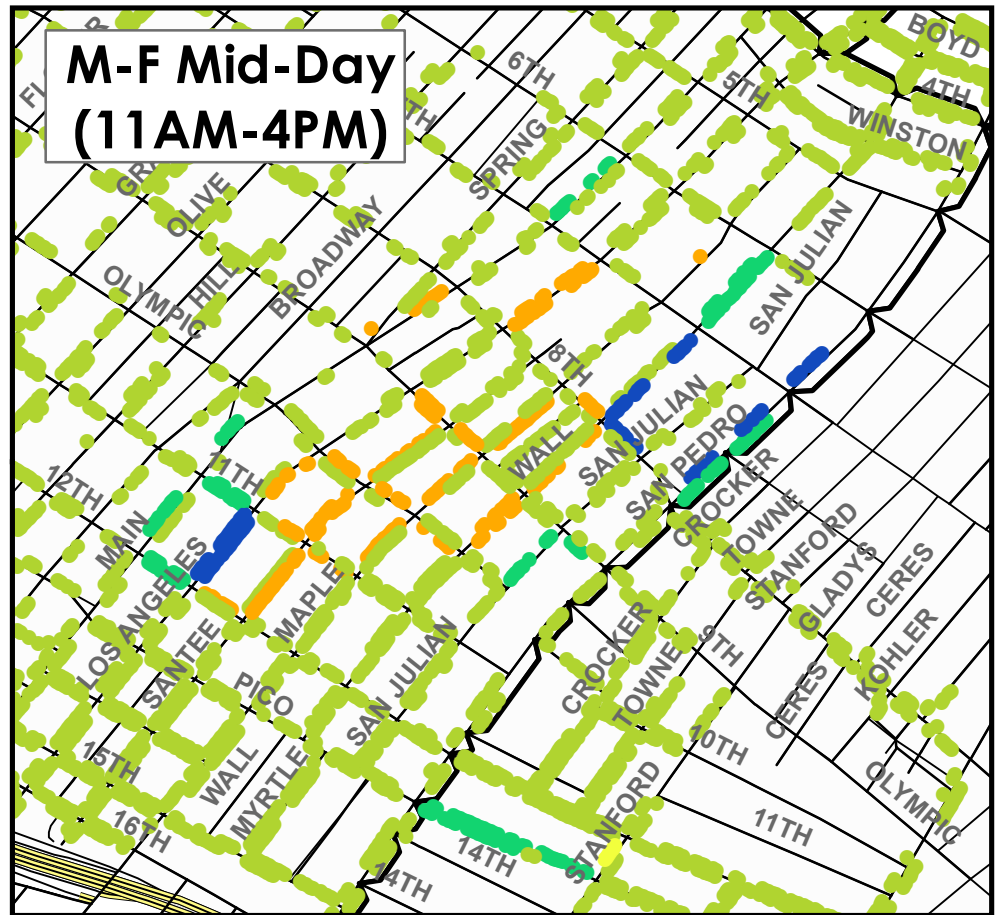

Fashion District Parking Meter Rates Effective December 3, 2012

LADOT

LA Express Park
save time, park smarter.™

www.laexpresspark.org

TOD December changes

- -\$1.00
- -\$0.50
- No change
- +\$0.50
- +\$1.00