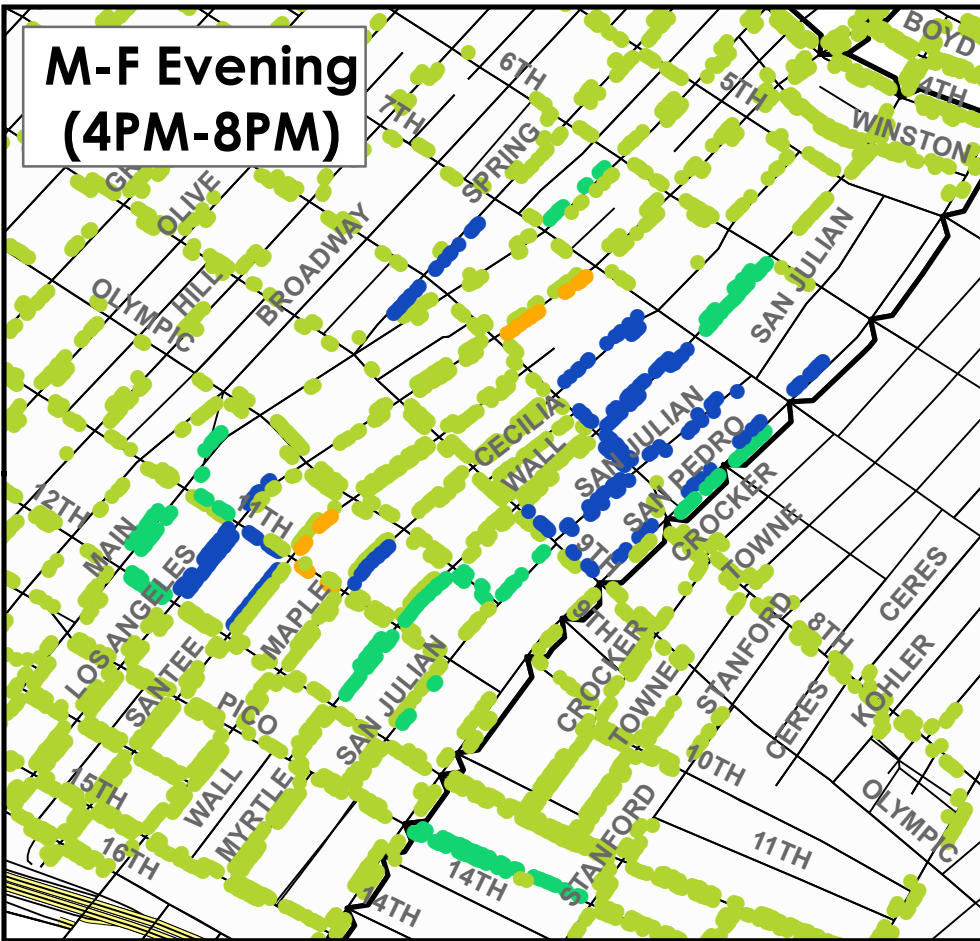

Fashion District Parking Meter Rates Effective December 3, 2012

LADOT

LA Express Park
save time, park smarter.™

www.laexpresspark.org

TOD December changes

- -\$1.00
- -\$0.50
- No change
- +\$0.50
- +\$1.00