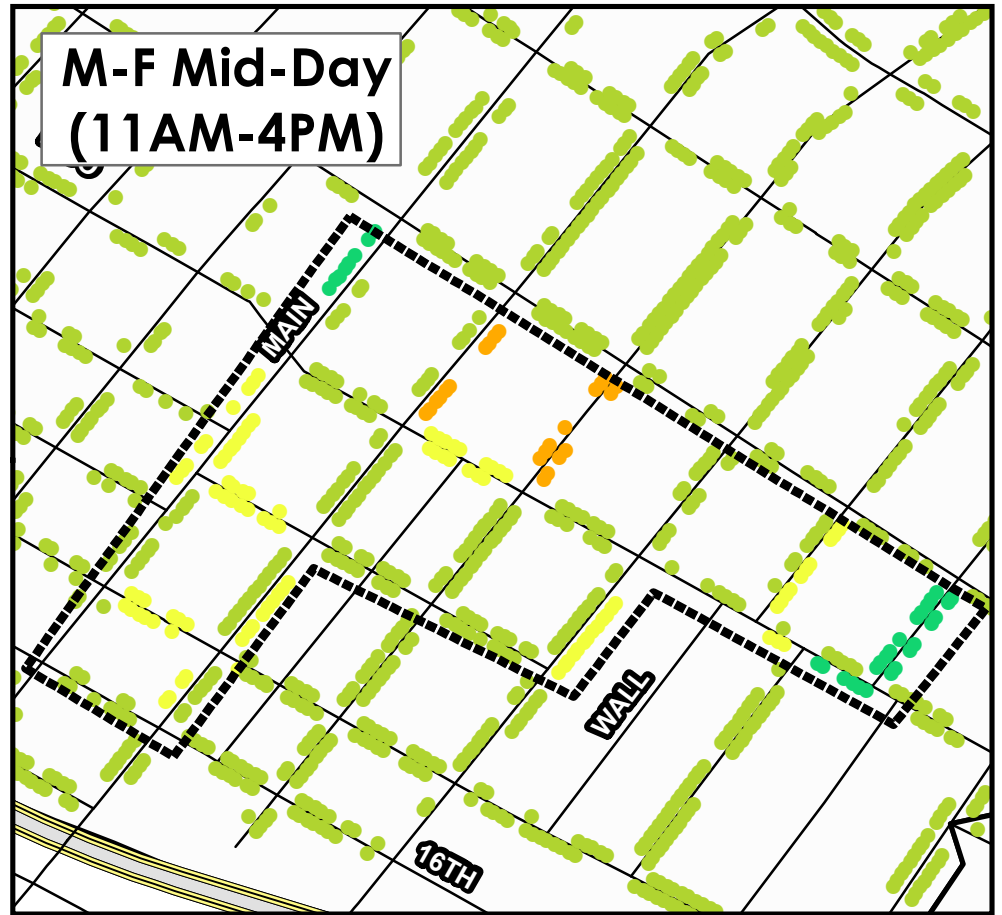

Fashion District South Time of Day Rate Changes, Effective October 1, 2012

LADOT

LA Express Park™
save time, park smarter.™
www.laexpresspark.org

Price Change per Hour

- +\$1.00/hr
- +\$.50
- No Change
- -\$.50/hr
- -\$1.00/hr