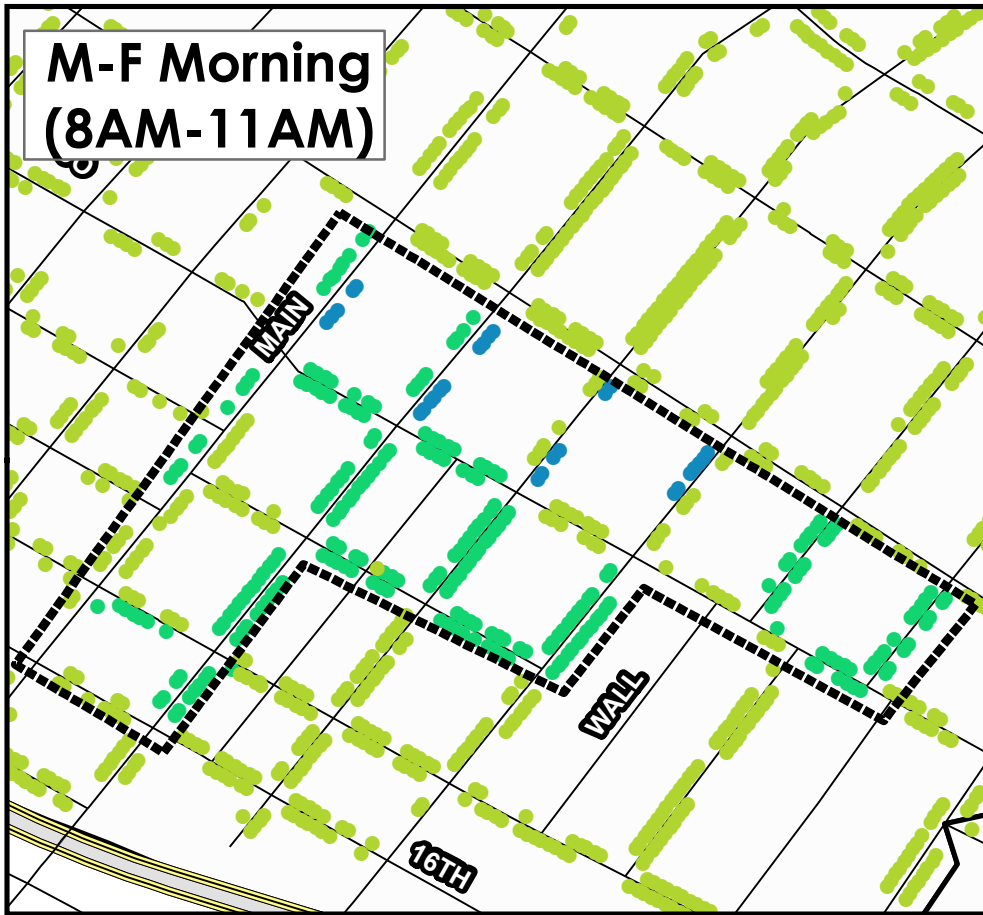

Fashion District South Time of Day Rate Changes, Effective October 1, 2012

LADOT

LA Express Park™
save time, park smarter.™
www.laexpresspark.org

Price Change per Hour

- +\$1.00/hr
- +\$.50
- No Change
- -\$.50/hr
- -\$1.00/hr