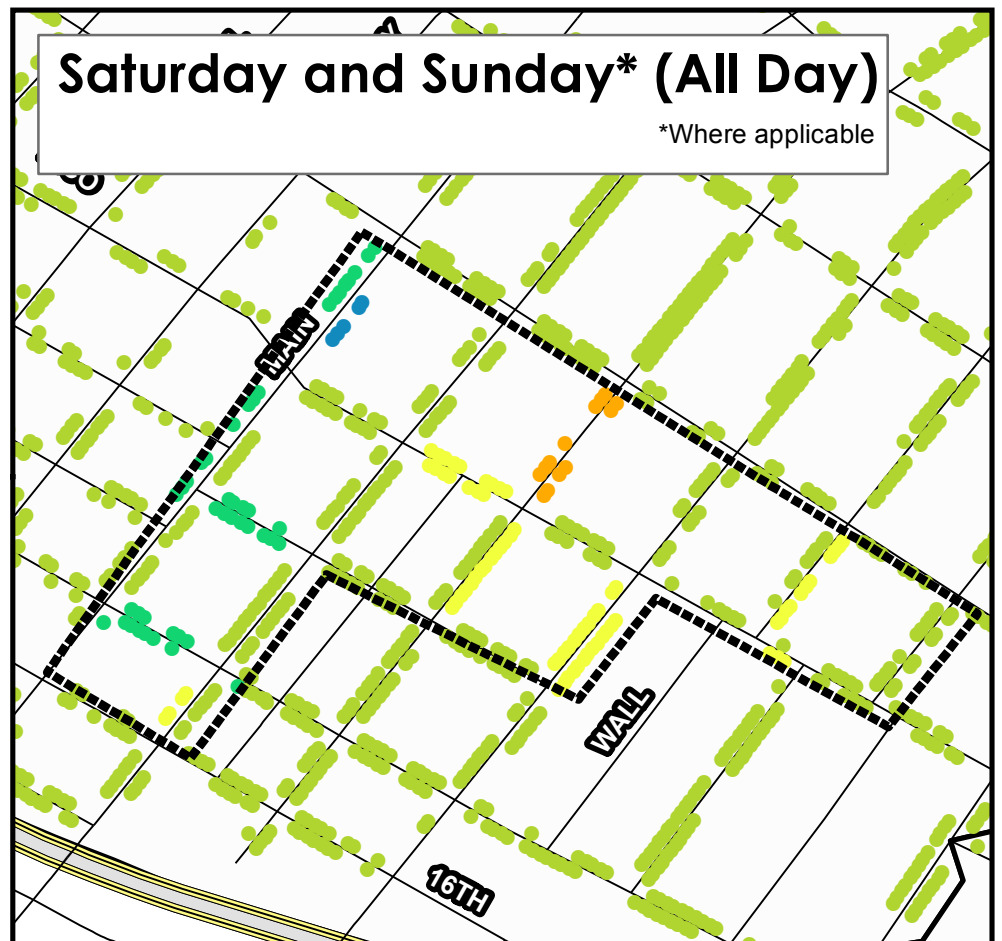

Fashion District South Time of Day Rate Changes, Effective October 1, 2012

LADOT

LA Express Park™
save time, park smarter.™
www.laexpresspark.org

Price Change per Hour

- +\$1.00/hr
- +\$.50
- No Change
- -\$.50/hr
- -\$1.00/hr