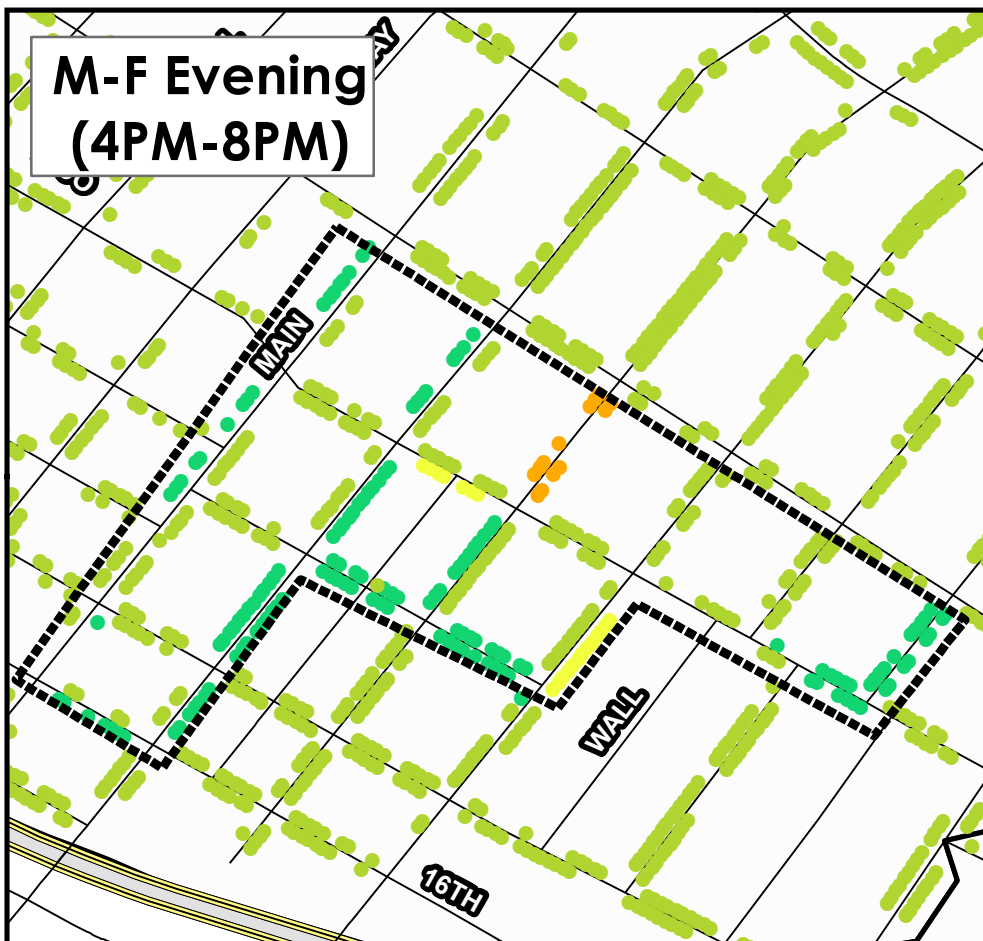

Fashion District South Time of Day Rate Changes, Effective October 1, 2012

LADOT

LA Express Park™
save time, park smarter.™
www.laexpresspark.org

Price Change per Hour

- +\$1.00/hr
- +\$.50
- No Change
- -\$.50/hr
- -\$1.00/hr